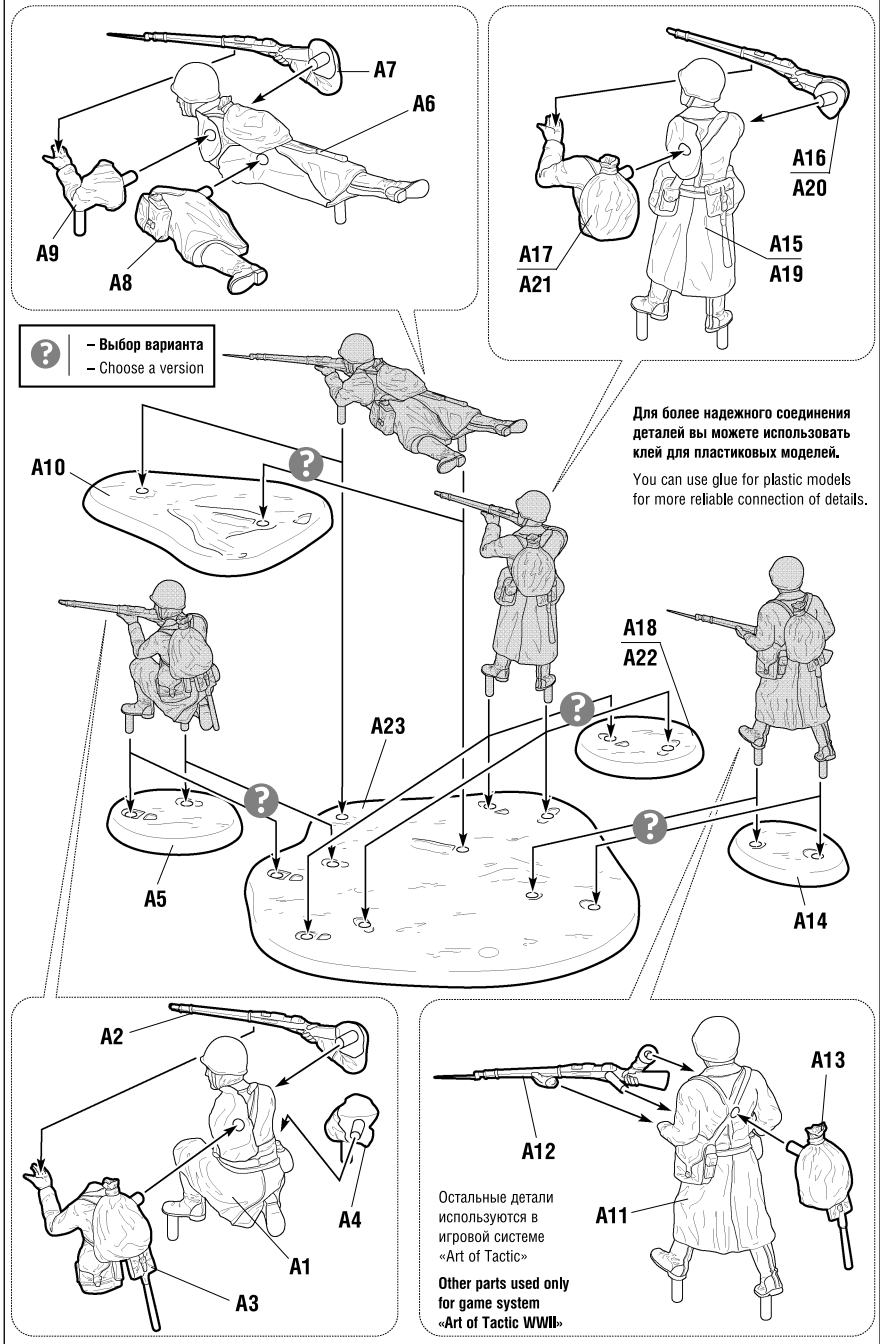

СХЕМА СБОРКИ

ASSEMBLING SCHEME

Для более надежного соединения деталей вы можете использовать клей для пластиковых моделей.
You can use glue for plastic models for more reliable connection of details.

Остальные детали используются в игровой системе «Art of Tactic»
Other parts used only for game system «Art of Tactic WWII»