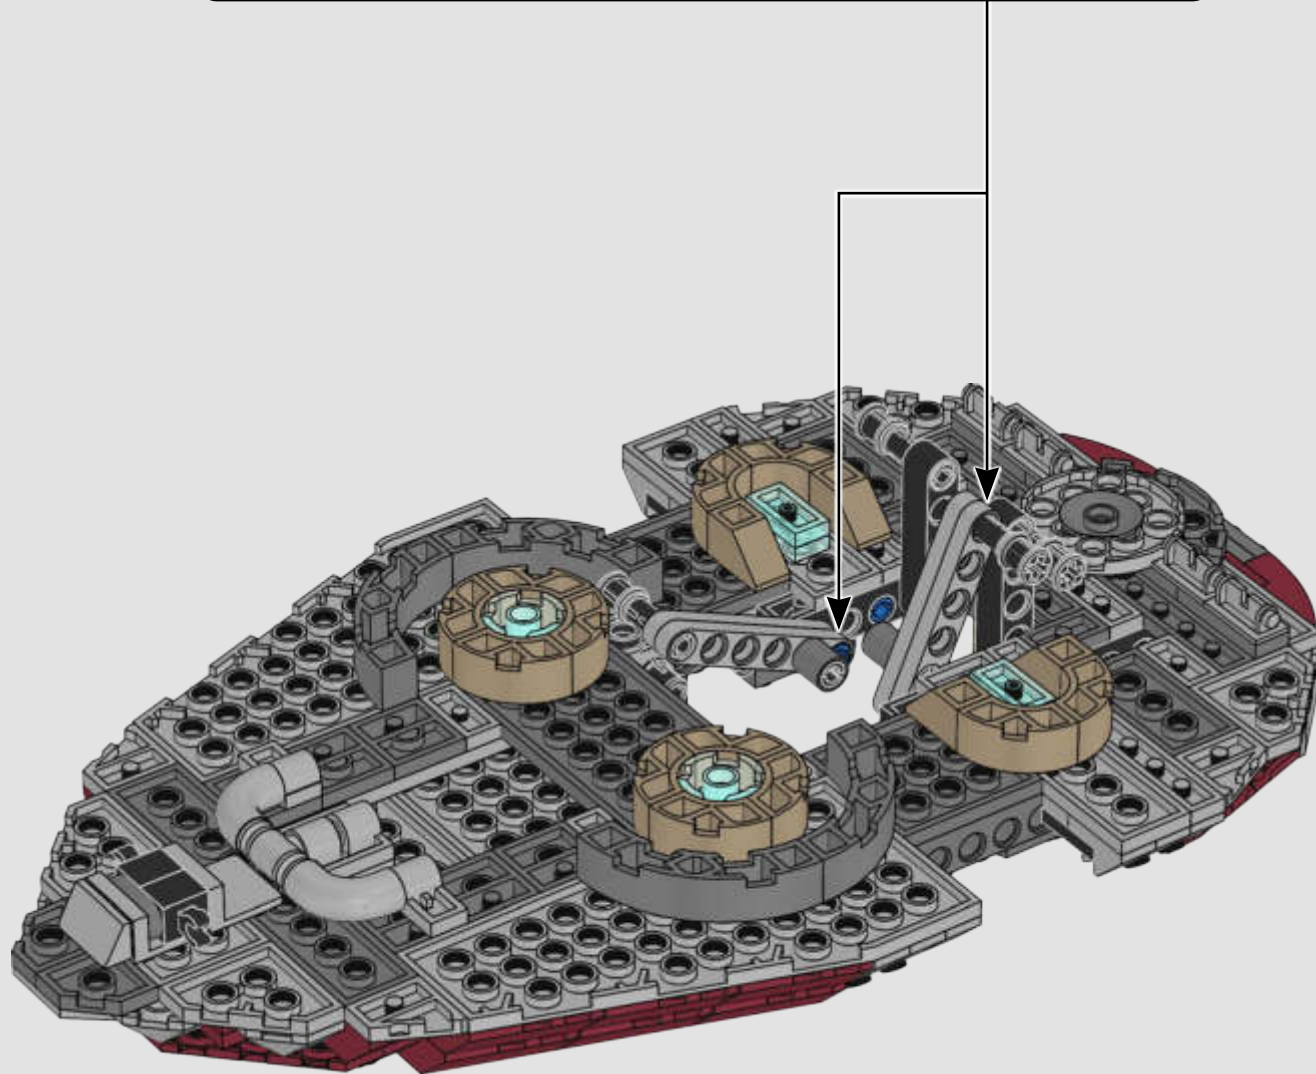

STAR WARS

2000
SLAVE I™

7144 | **165 PIECES**

Piece Count

This original model included just 165 LEGO® pieces.

Minifigure

The rotating blaster was designed without a shooting function.

Fun Fact

64

65

66

68

69

70

71

72