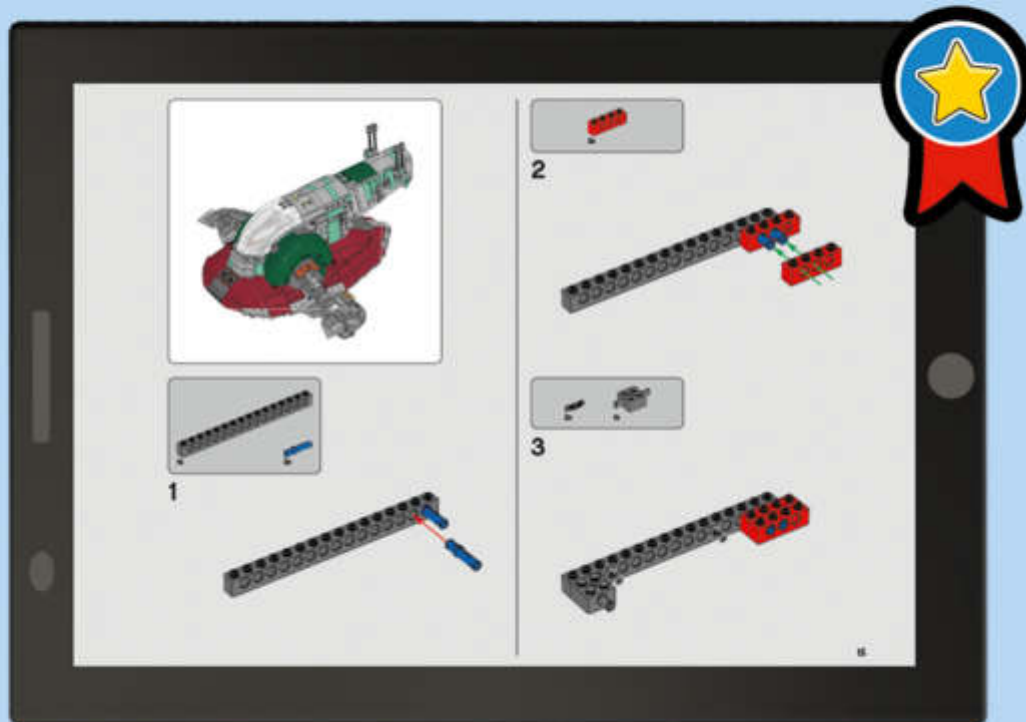

1

2

3

LEGO.com/apps

Check for compatibility
Kompatibilität prüfen
Vérifier la compatibilité
Controlla la compatibilità
Comprueba tu compatibilidad
Verificar a compatibilidade
Ellenőrizd a kompatibilitást
Pārbaudīt saderību
检查兼容性