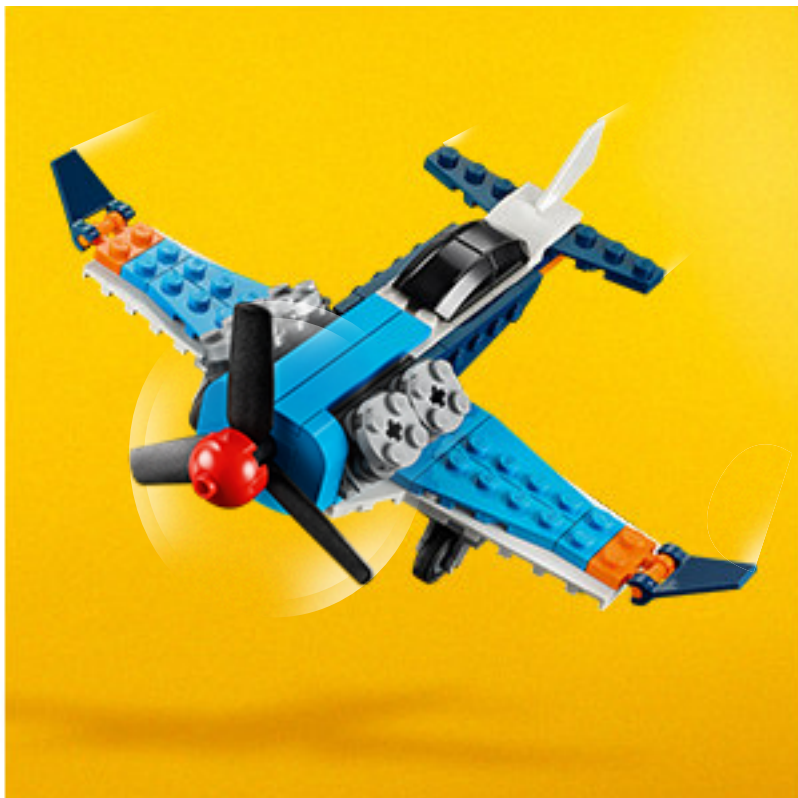

LEGO CREATOR 3in1

High-flying 3in1 adventure awaits in the air

Kids get 3 build-and-play experiences in this LEGO® Creator 3in1 set. Choose a plane with propeller, jet plane or helicopter.

3 times the aviator action with LEGO® bricks

Young aircraft fans can choose 1 of 3 models to build and play out sky-high adventures. Then they can rebuild for more fun!

LEGO CREATOR 3in1
VIDEO

LEGO® Creator 3in1 Propeller Plane

Spinning propeller in flight

The propeller and adjustable wing tips add role-play fun.

Detailed, portable jet

Sleek jet plane, ready for adventure wherever kids go.

Sturdy helicopter and pad

Young pilots can stretch their imaginations to new heights.

Fun to build and hours of play

This awesome 3in1 set inspires open-ended opportunities for kids to build, rebuild, reimagine and play.

3 different building options in 1 set

Kids can enjoy a rewarding building experience as they create a propeller plane, jet plane or helicopter with landing pad.