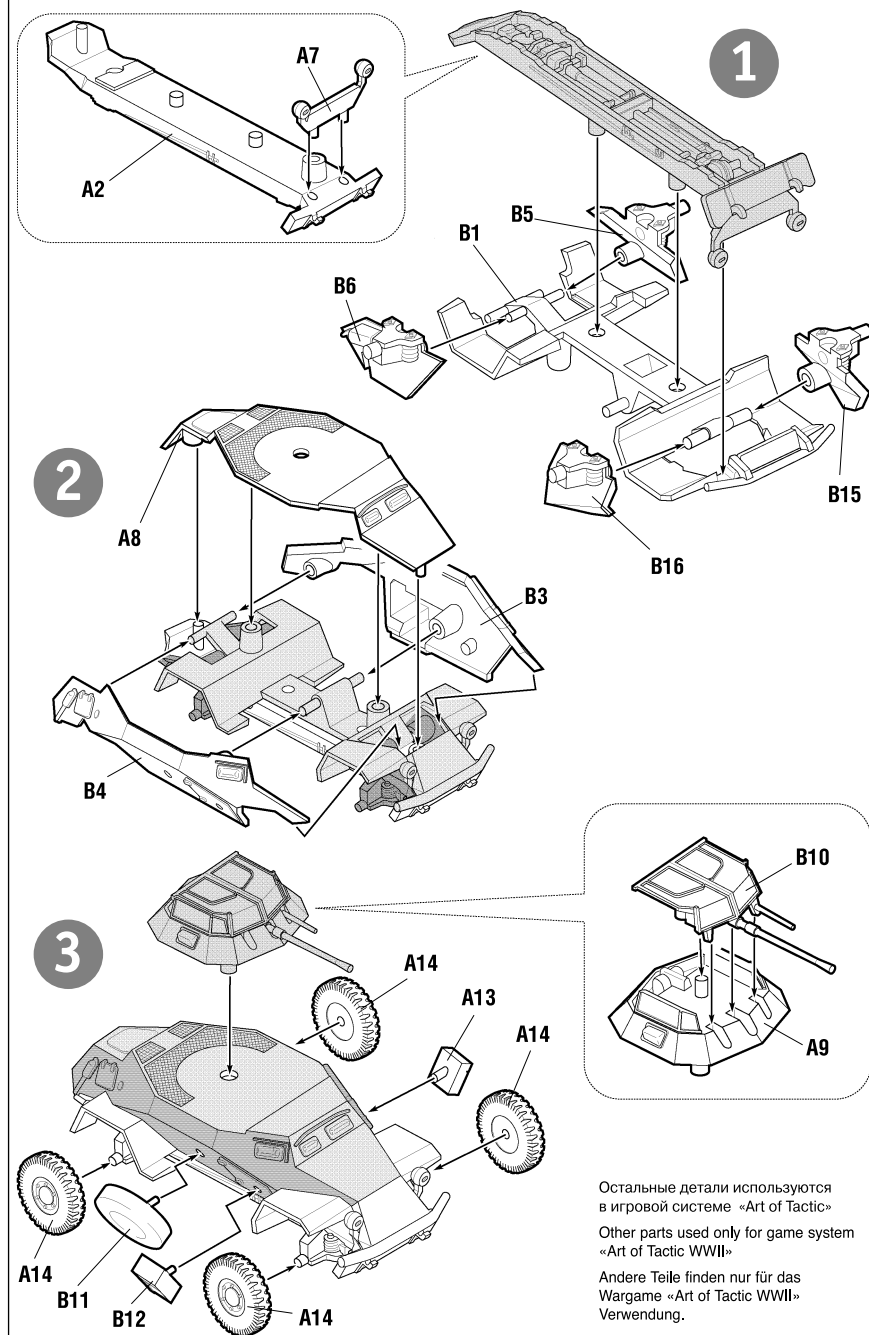

DE Der Spielsatz sind Teil des erweiterbaren Spielsystems Art of Tactic «World War II», bestehend aus einer großen Zahl vielfältiger Spielsätze von Militärfahrzeugen, Infanterie und Luftwaffe. Basis für das Spielsystem ist der Startspielsatz – «World War II», wo Sie ausführliche Spielregeln, Spielfelder, ergänzendes Spielzubehör und verschiedenen Szenarien finden. Sie können Ihre Armee vergrößern, Szenarien durchspielen und die Taktik vervollkommen. Das Spielsystem wird ständig erweitert, es entstehen zusätzliche Spielsätze, neue Landkarten und Szenarien. Die ausführlichen Informationen über das Spielsystems «Art of Tactic» finden Sie auf der Website www.art-of-tactic.com und www.zvezda.org.ru.

Карточку с игровыми характеристиками отряда вы найдёте на сайте:
Card for wargame can be downloaded from website:

www.art-of-tactic.com

СХЕМА СБОРКИ ASSEMBLING SCHEME BAUANLEITUNG

Остальные детали используются в игровой системе «Art of Tactic»
Other parts used only for game system «Art of Tactic WWII»
Andere Teile finden nur für das Wargame «Art of Tactic WWII» Verwendung.