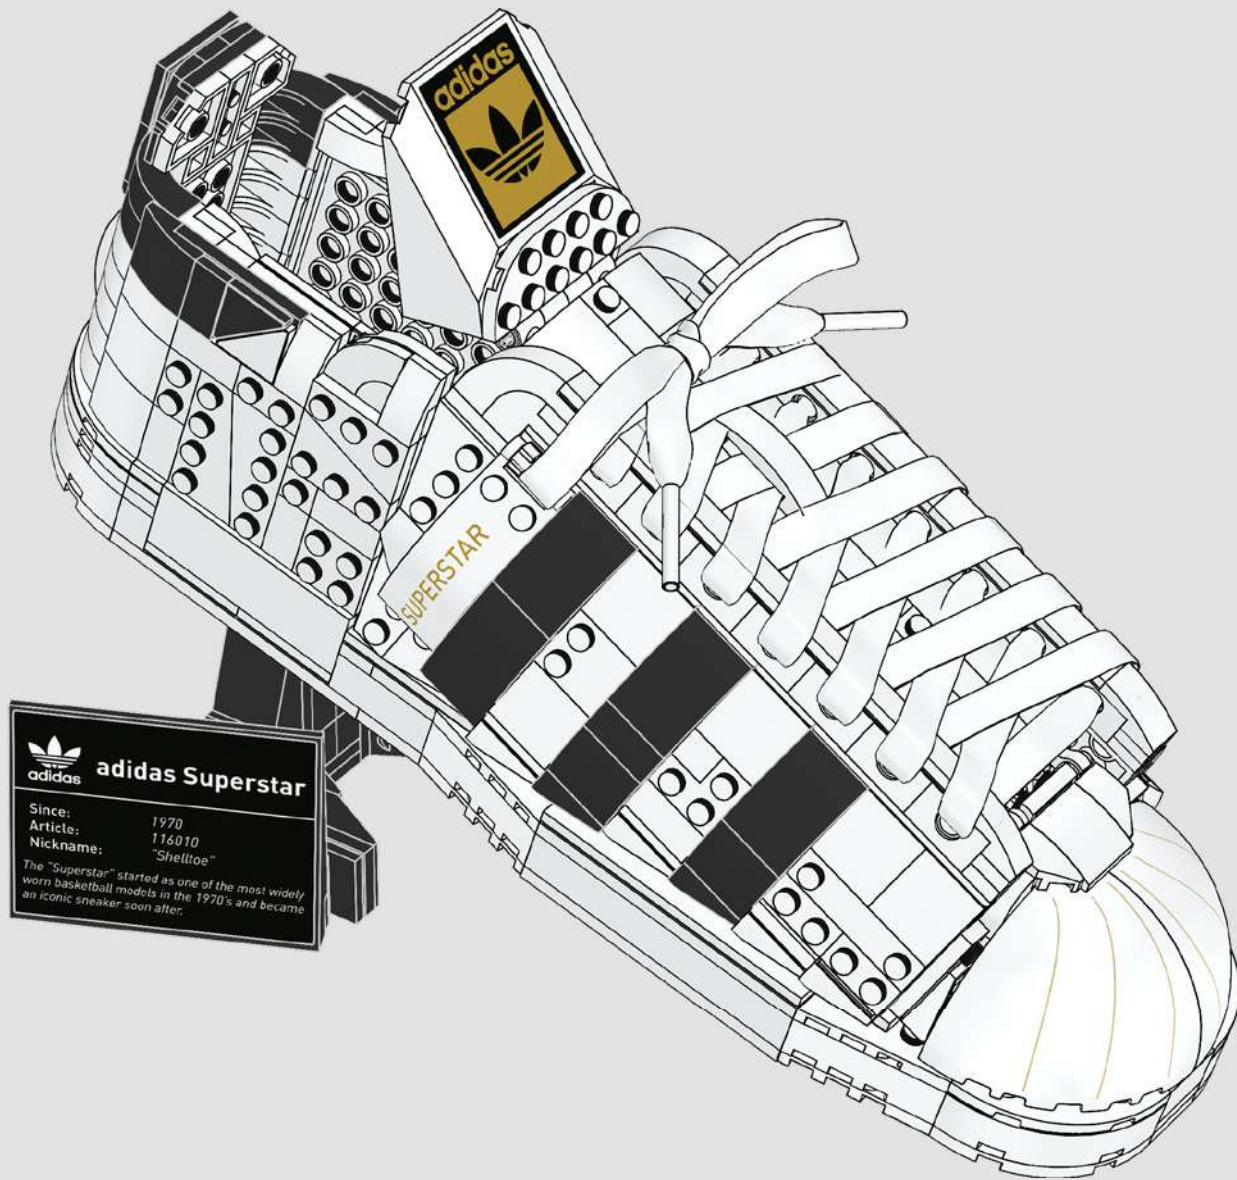

23

24

25

26

FROM RIGHT TO LEFT

HOW TO BUILD A LEFT SHOE

The model is based on a right, size UK 7, EU 40 2/3, US 7 1/2 shoe. If you'd like to build a left shoe instead, simply download the building instructions at www.LEGO.com/service/buildinginstructions/10282 and use the extra elements already included in this set.

Download the PDF instructions for the adidas Originals Superstar left shoe build here: LEGO.com/service/buildinginstructions/10282

FEEDBACK AND WIN

FEEDBACK AND WIN

Your feedback will help shape the future development of this product series.