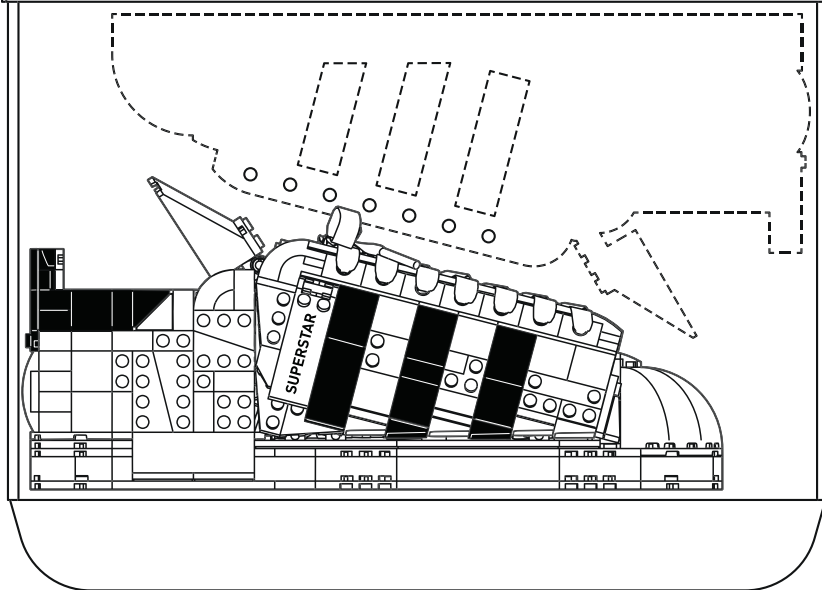

23

24

25

26

FROM RIGHT TO LEFT

HOW TO BUILD A LEFT SHOE

The model is based on a right, size UK 7, EU 40 2/3, US 7 1/2 shoe. If you'd like to build a left shoe instead, simply download the building instructions at www.LEGO.com/service/buildinginstructions/10282 and use the extra elements already included in this set.