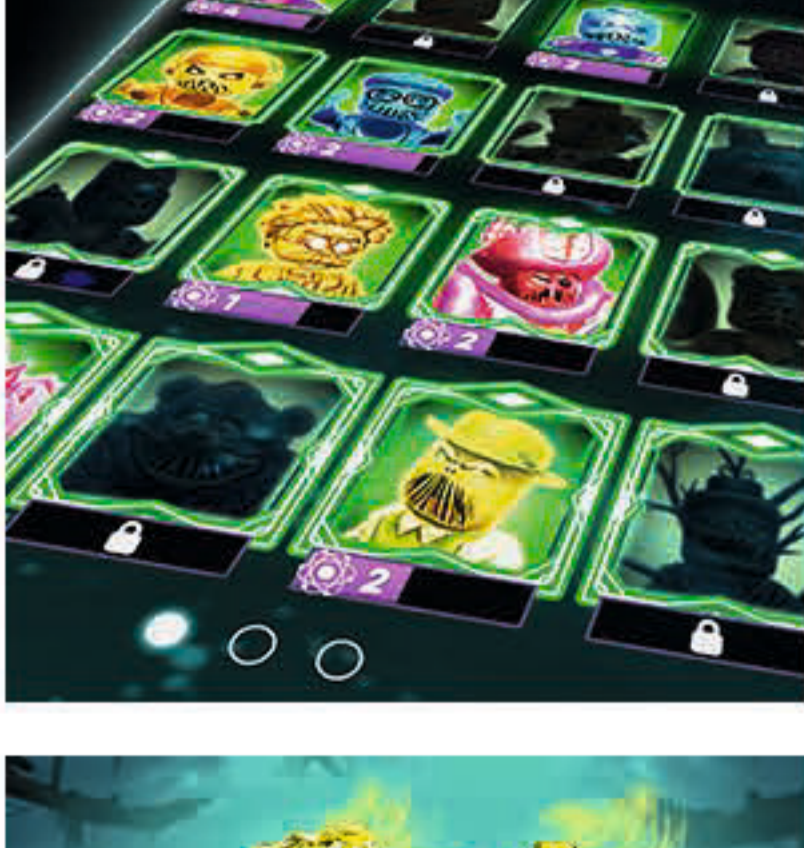

This subway model reveals a ghostly digital world when viewed through a smart device equipped with the Hidden Side AR app.

VIDEO

**LEGO® Hidden Side Newbury Subway**

**Single or multiplayer modes**

Kids get to compete in an action-packed digital world.

**Battle the powerful boss ghost**

Kids get to enjoy epic battles against boss ghost Rat Shaun.

**A ghostly stockpile**

Players hunt and capture ghosts for later use in the game.

**A scary lineup**

Includes Jack, Parker, Pete Peterson minifigures, plus a Spencer the dog figure, a possessed-head minifigure and accessories.