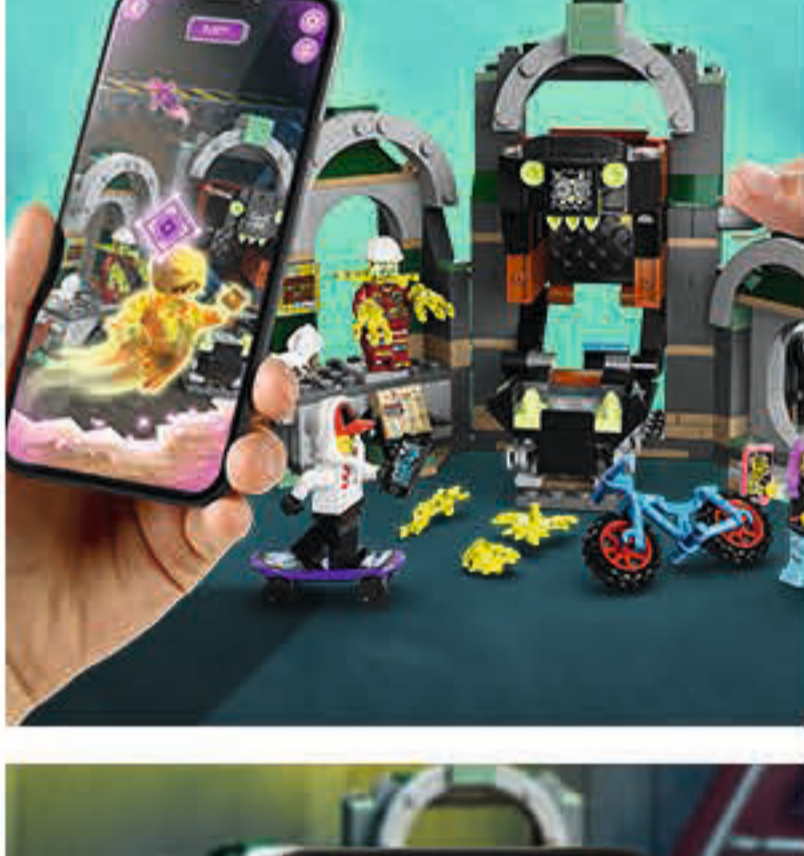

This subway model reveals a ghostly digital world when viewed through a smart device equipped with the Hidden Side AR app.

VIDEO

**LEGO® Hidden Side Newbury Subway**

**Single or multiplayer modes**

Kids get to compete in an action-packed digital world.

**Battle the powerful boss ghost**

Kids get to enjoy epic battles against boss ghost Rat Shaun.

**A ghostly stockpile**

Players hunt and capture ghosts for later use in the game.

**A scary lineup**

Includes Jack, Parker, Pete Peterson minifigures, plus a Spencer the dog figure, a possessed-head minifigure and accessories.