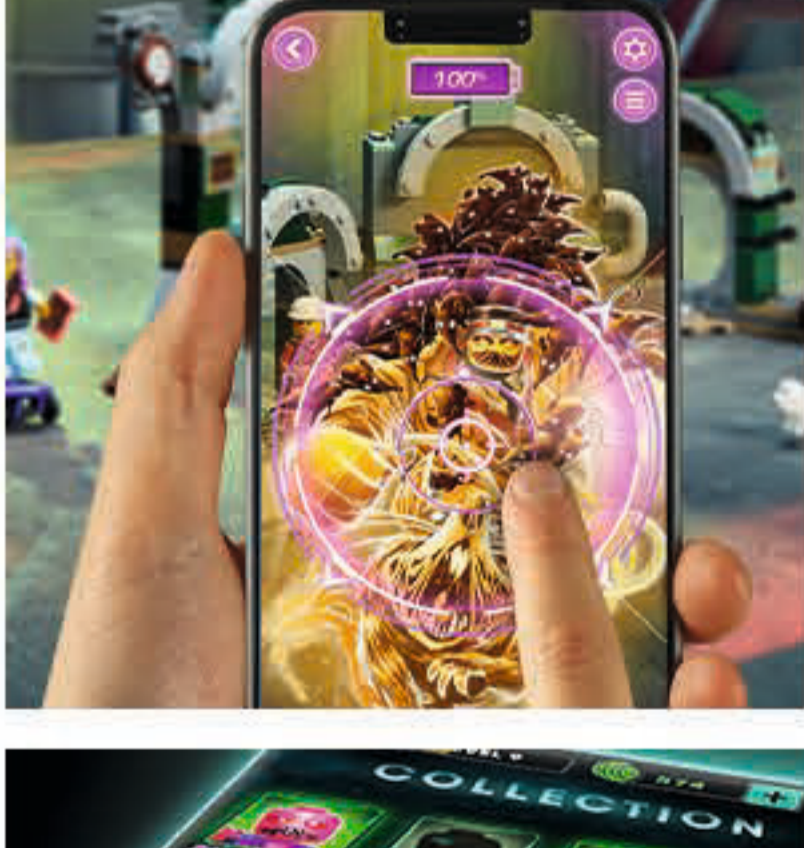

This subway model reveals a ghostly digital world when viewed through a smart device equipped with the Hidden Side AR app.

VIDEO

**LEGO® Hidden Side Newbury Subway**

**Single or multiplayer modes**

Kids get to compete in an action-packed digital world.

**Rewarding building experience**

The subway model sets the scene for amazing digital play.

**Download the free app**

Get the free Hidden Side AR app for iOS and Android.

**Hands-on digital play**

Players interact with the model to trigger digital events.

**Battle the powerful boss ghost**

Kids get to enjoy epic battles against boss ghost Rat Shaun.

**A ghostly stockpile**

Players hunt and capture ghosts for later use in the game.

**A scary lineup**

Includes Jack, Parker, Pete Peterson minifigures, plus a Spencer the dog figure, a possessed-head minifigure and accessories.