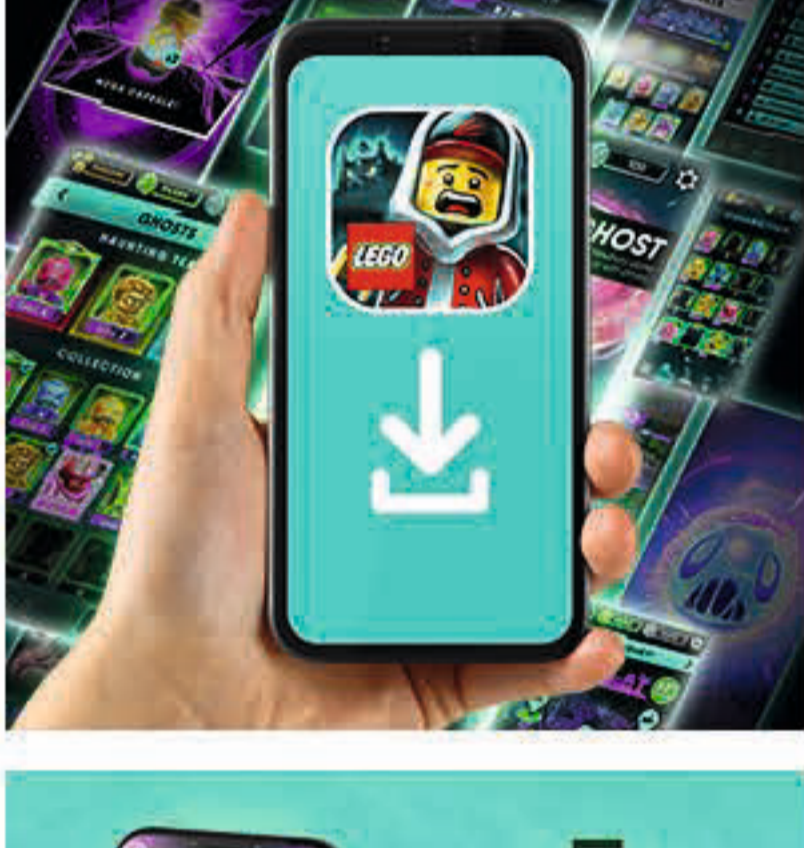

This subway model reveals a ghostly digital world when viewed through a smart device equipped with the Hidden Side AR app.

VIDEO

**LEGO® Hidden Side Newbury Subway**

**Single or multiplayer modes**

Kids get to compete in an action-packed digital world.

**Rewarding building experience**

The subway model sets the scene for amazing digital play.

**Download the free app**

Get the free Hidden Side AR app for iOS and Android.

**Hands-on digital play**

Players interact with the model to trigger digital events.

**Battle the powerful boss ghost**

Kids get to enjoy epic battles against boss ghost Rat Shaun.

**A ghostly stockpile**

Players hunt and capture ghosts for later use in the game.

**A scary lineup**

Includes Jack, Parker, Pete Peterson minifigures, plus a Spencer the dog figure, a possessed-head minifigure and accessories.