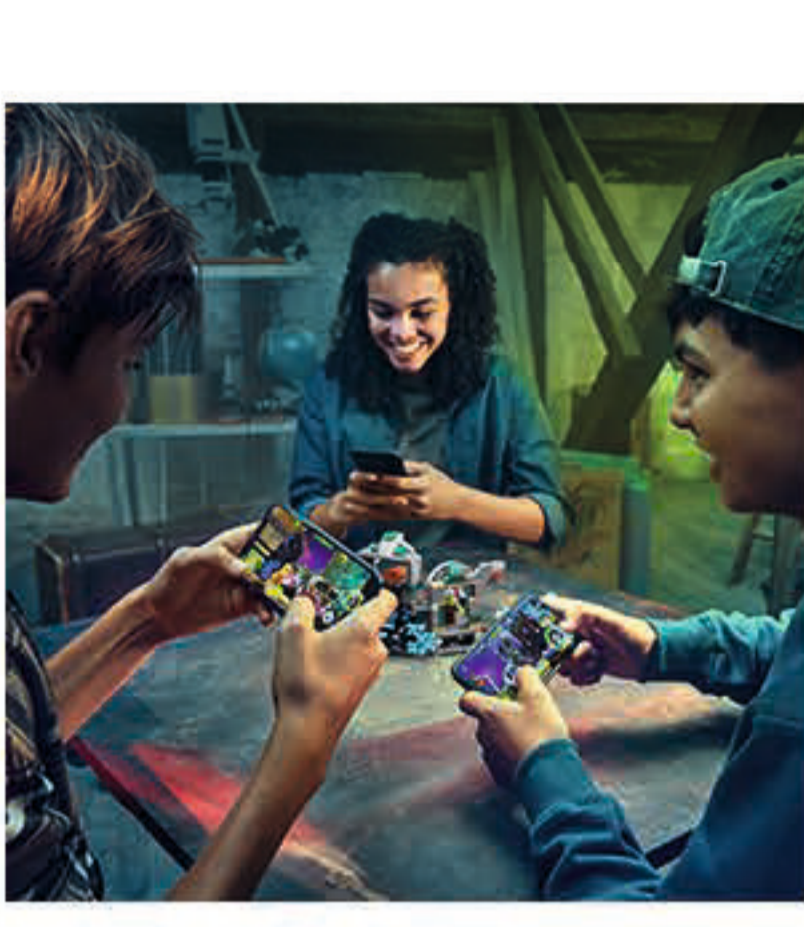

**Battle the powerful boss ghost**

Kids get to enjoy epic battles against boss ghost Rat Shaun.

**A ghostly stockpile**

Players hunt and capture ghosts for later use in the game.

**A scary lineup**

Includes Jack, Parker, Pete Peterson minifigures, plus a Spencer the dog figure, a possessed-head minifigure and accessories.