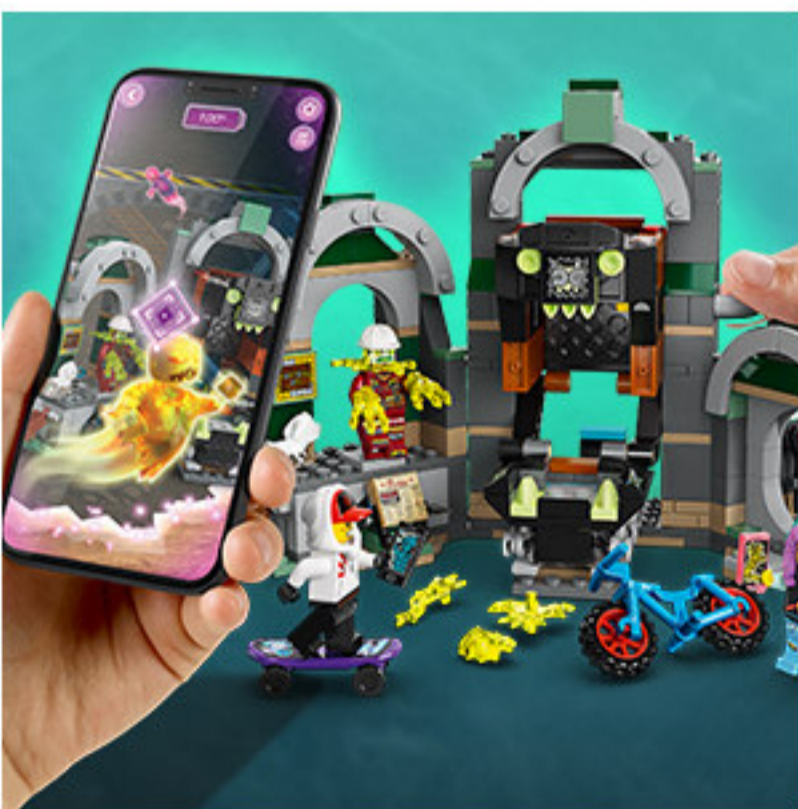

**New LEGO® Hidden Side adventures**

This LEGO® set combines a LEGO model with a game app for an amazing single or multiplayer augmented-reality (AR) experience.

**A playset filled with ghost-hunting action**

This subway model reveals a ghostly digital world when viewed through a smart device equipped with the Hidden Side AR app.

VIDEO

**LEGO® Hidden Side Newbury Subway**

**Single or multiplayer modes**

Kids get to compete in an action-packed digital world.

**Rewarding building experience**

The subway model sets the scene for amazing digital play.

**Download the free app**

Get the free Hidden Side AR app for iOS and Android.

**Hands-on digital play**

Players interact with the model to trigger digital events.

**Battle the powerful boss ghost**

Kids get to enjoy epic battles against boss ghost Rat Shaun.

**A ghostly stockpile**

Players hunt and capture ghosts for later use in the game.

**A scary lineup**

Includes Jack, Parker, Pete Peterson minifigures, plus a Spencer the dog figure, a possessed-head minifigure and accessories.