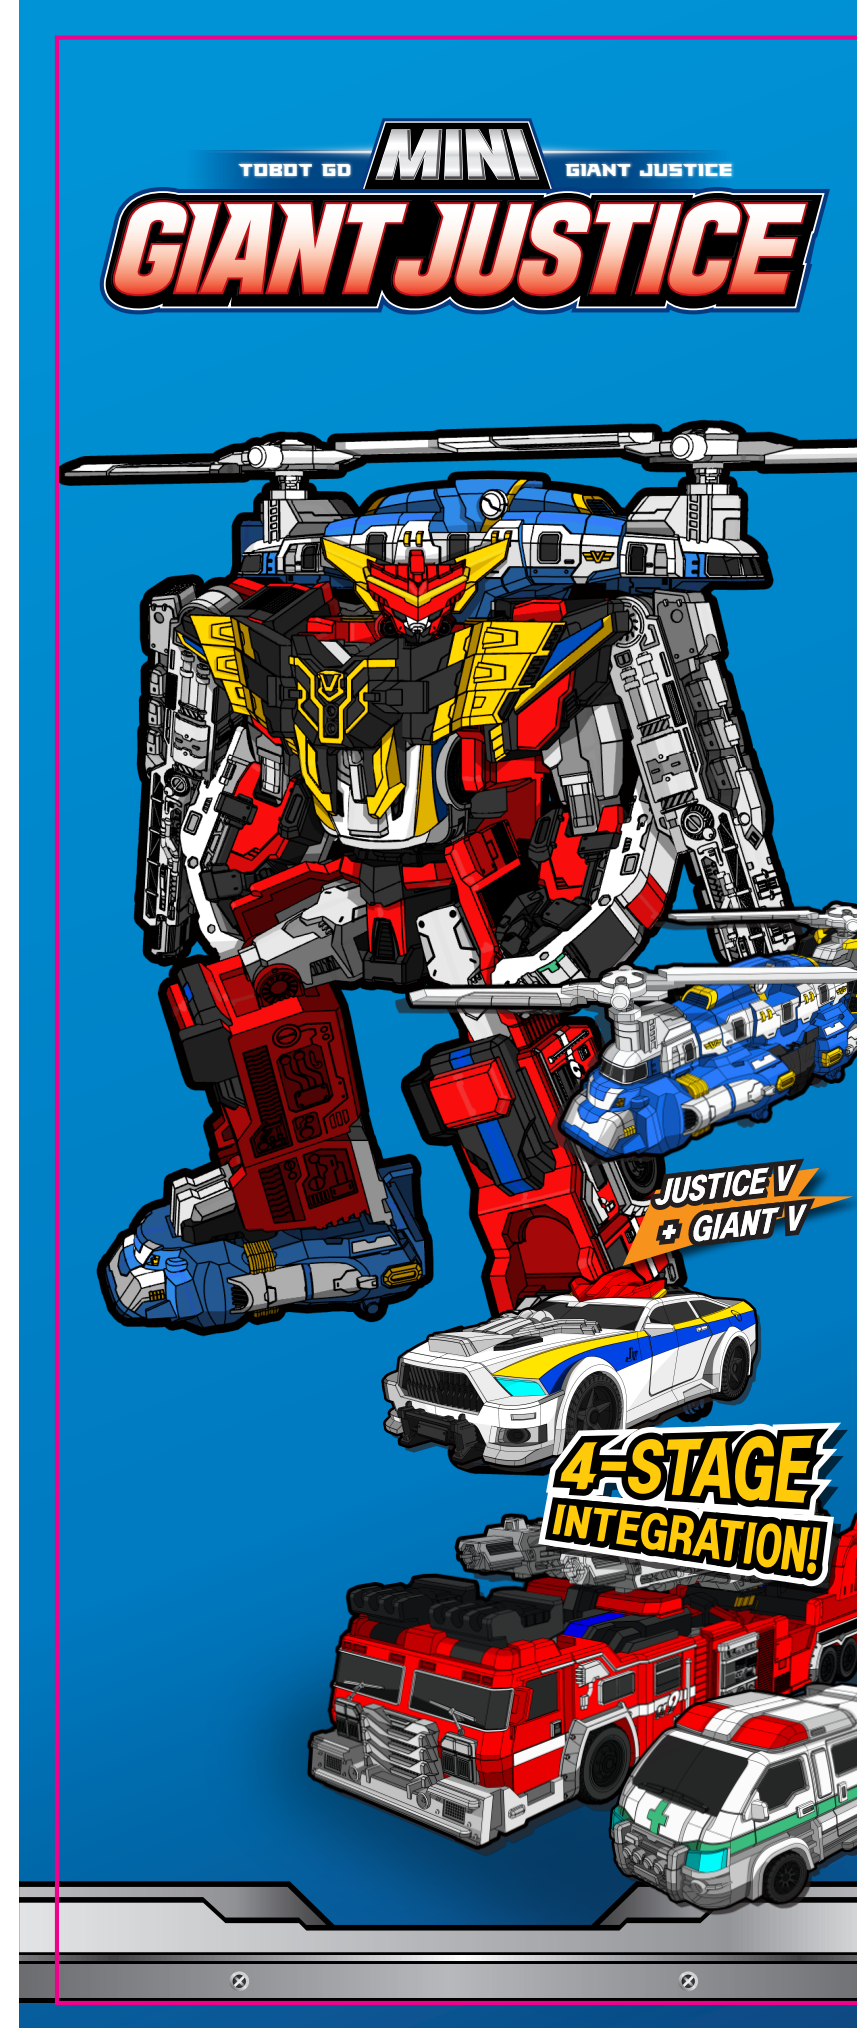

MINI GIGANT JUSTICE : Size 517*260(mm)

BOTH SIDE PRINTING

TOBOT GD MINI GIGANT JUSTICE INSTRUCTION FOR TRANSFORMATION

Fire truck Upper body/Legs 											
Police car Chest/Head 				Ambulance_arm 				Justice V Shoulder/Foot 			
		Giant justice Integration 									

*Important information is included in the manual. Do not discard.

TOBOT GD MINI GIGANT JUSTICE INSTRUCTION FOR TRANSFORMATION

Justice V 											
Ambulance 						Police car 					
		Fire truck 									