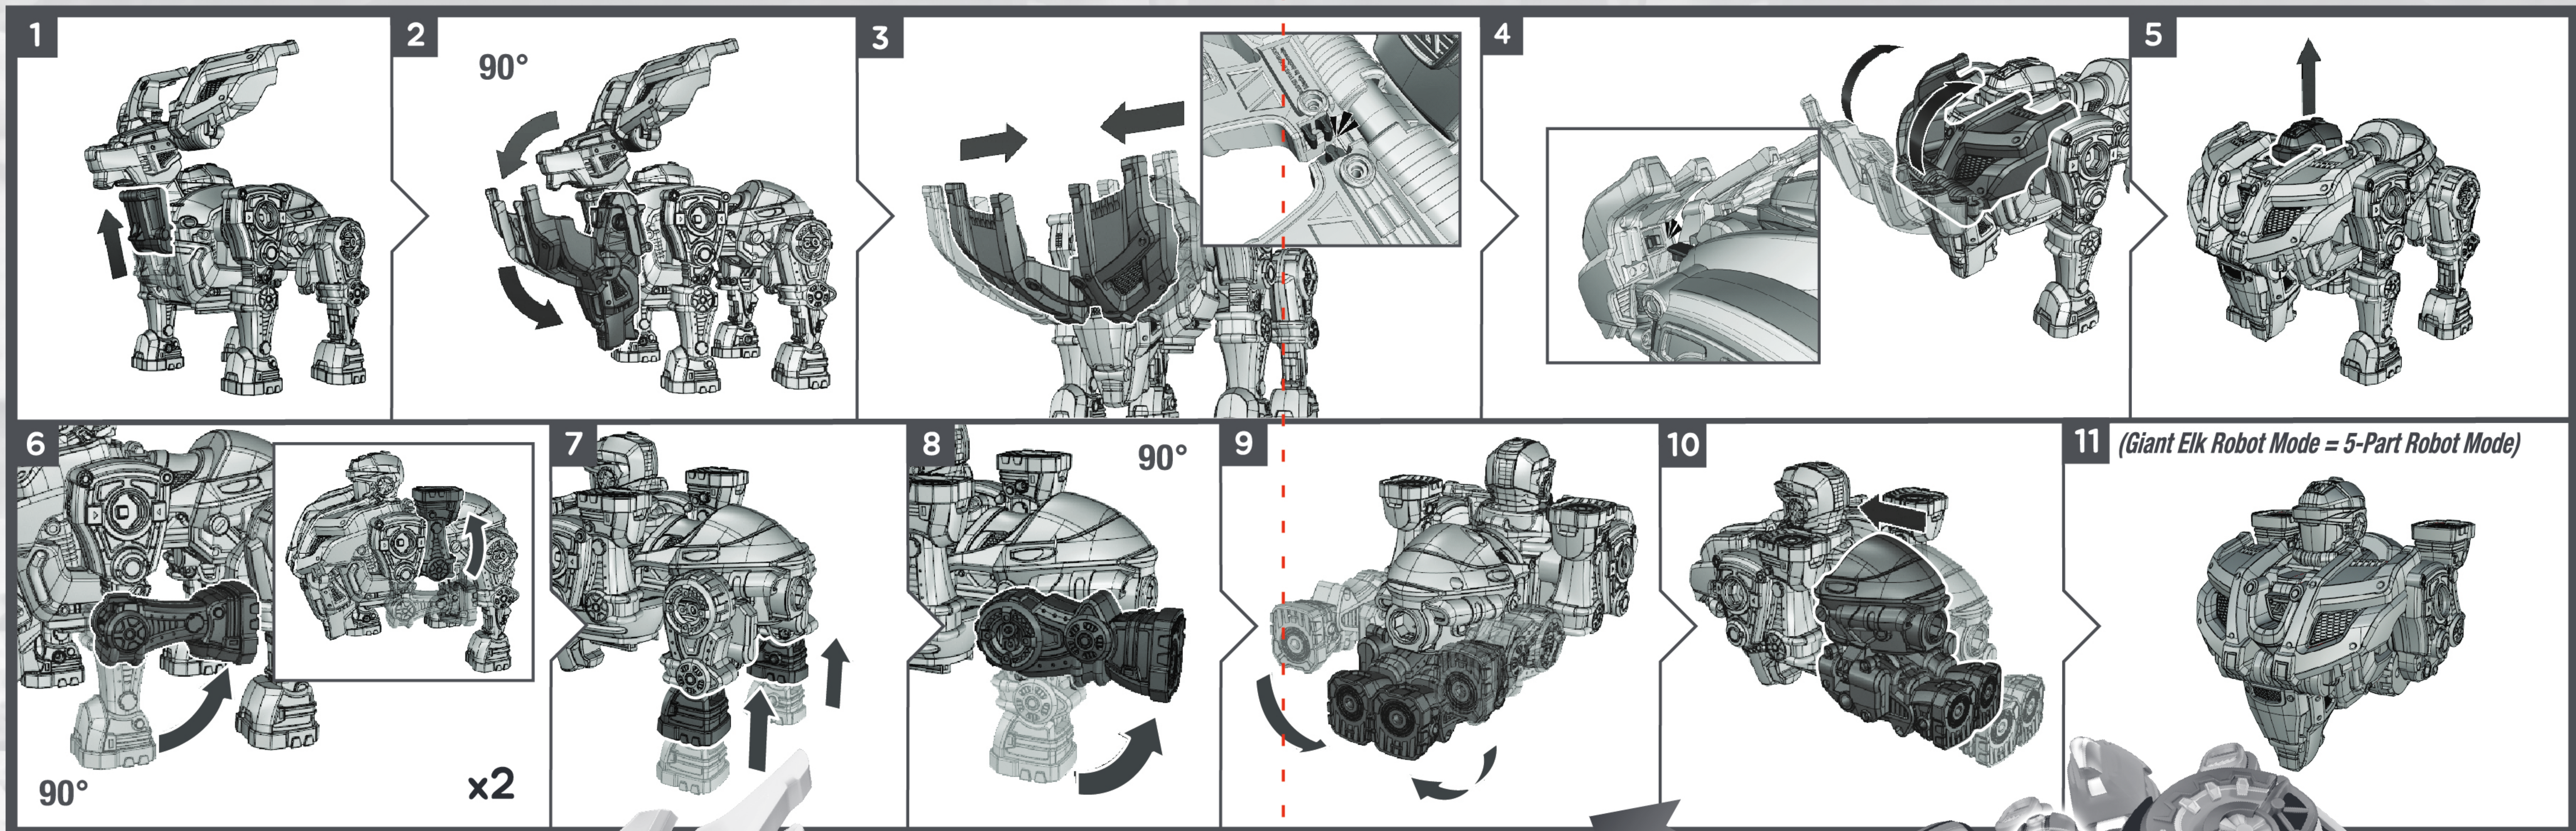

GIANT ELK ROBOT MODE → ANIMAL MODE (GIANT ELK)

ROBOT MODE → 5-PART INTEGRATION MODE (BARBARIAN KING'S TORSO)

**The part shown in dotted lines are folding line.
Do not cut and print it please.

GIANT ELK ANIMAL MODE → ROBOT MODE (THUNDER GUARDIAN'S TORSO)

**THUNDER GUARDIAN
TRANSFORMATION COMPLETE!**

**The part shown in dotted lines are folding line.
Do not cut and print it please.