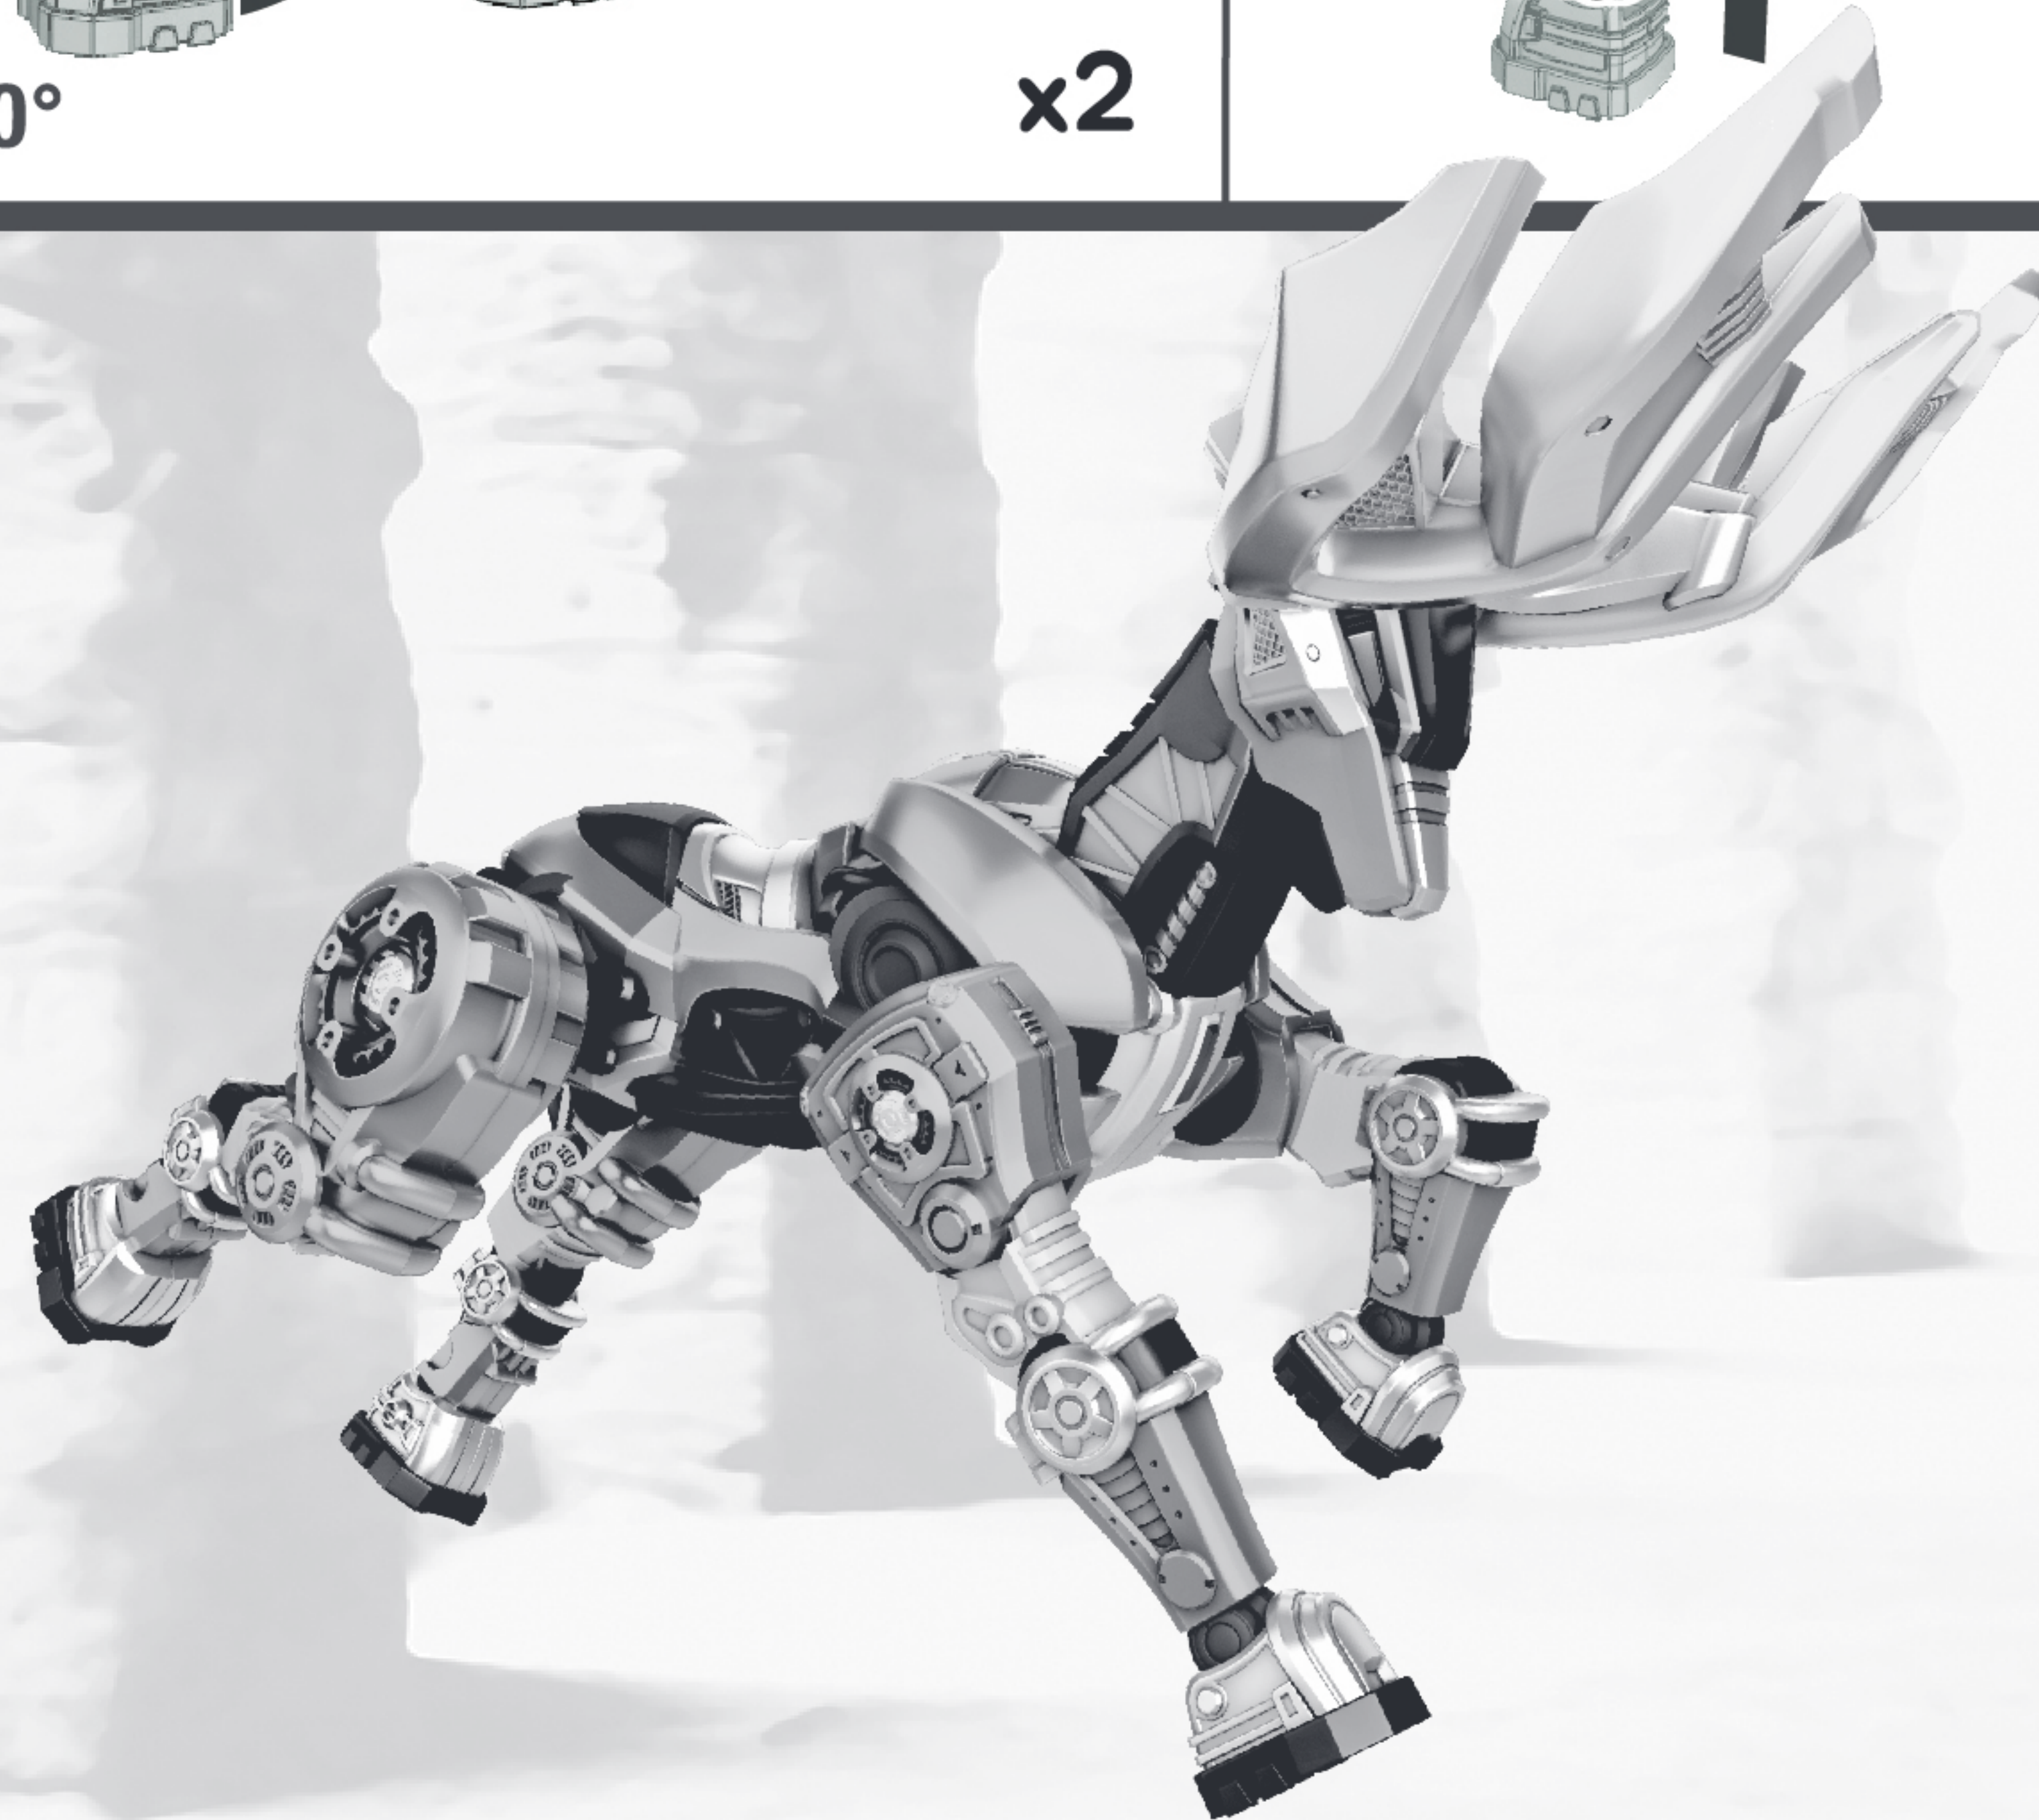

GIANT ELK ROBOT MODE → ANIMAL MODE (GIANT ELK)

ROBOT MODE → 5-PART INTEGRATION MODE (BARBARIAN KING'S TORSO)

**The part shown in dotted lines are folding line.
Do not cut and print it please.

GIANT ELK ANIMAL MODE → ROBOT MODE (THUNDER GUARDIAN'S TORSO)

**THUNDER GUARDIAN
TRANSFORMATION COMPLETE!**

**The part shown in dotted lines are folding line.
Do not cut and print it please.