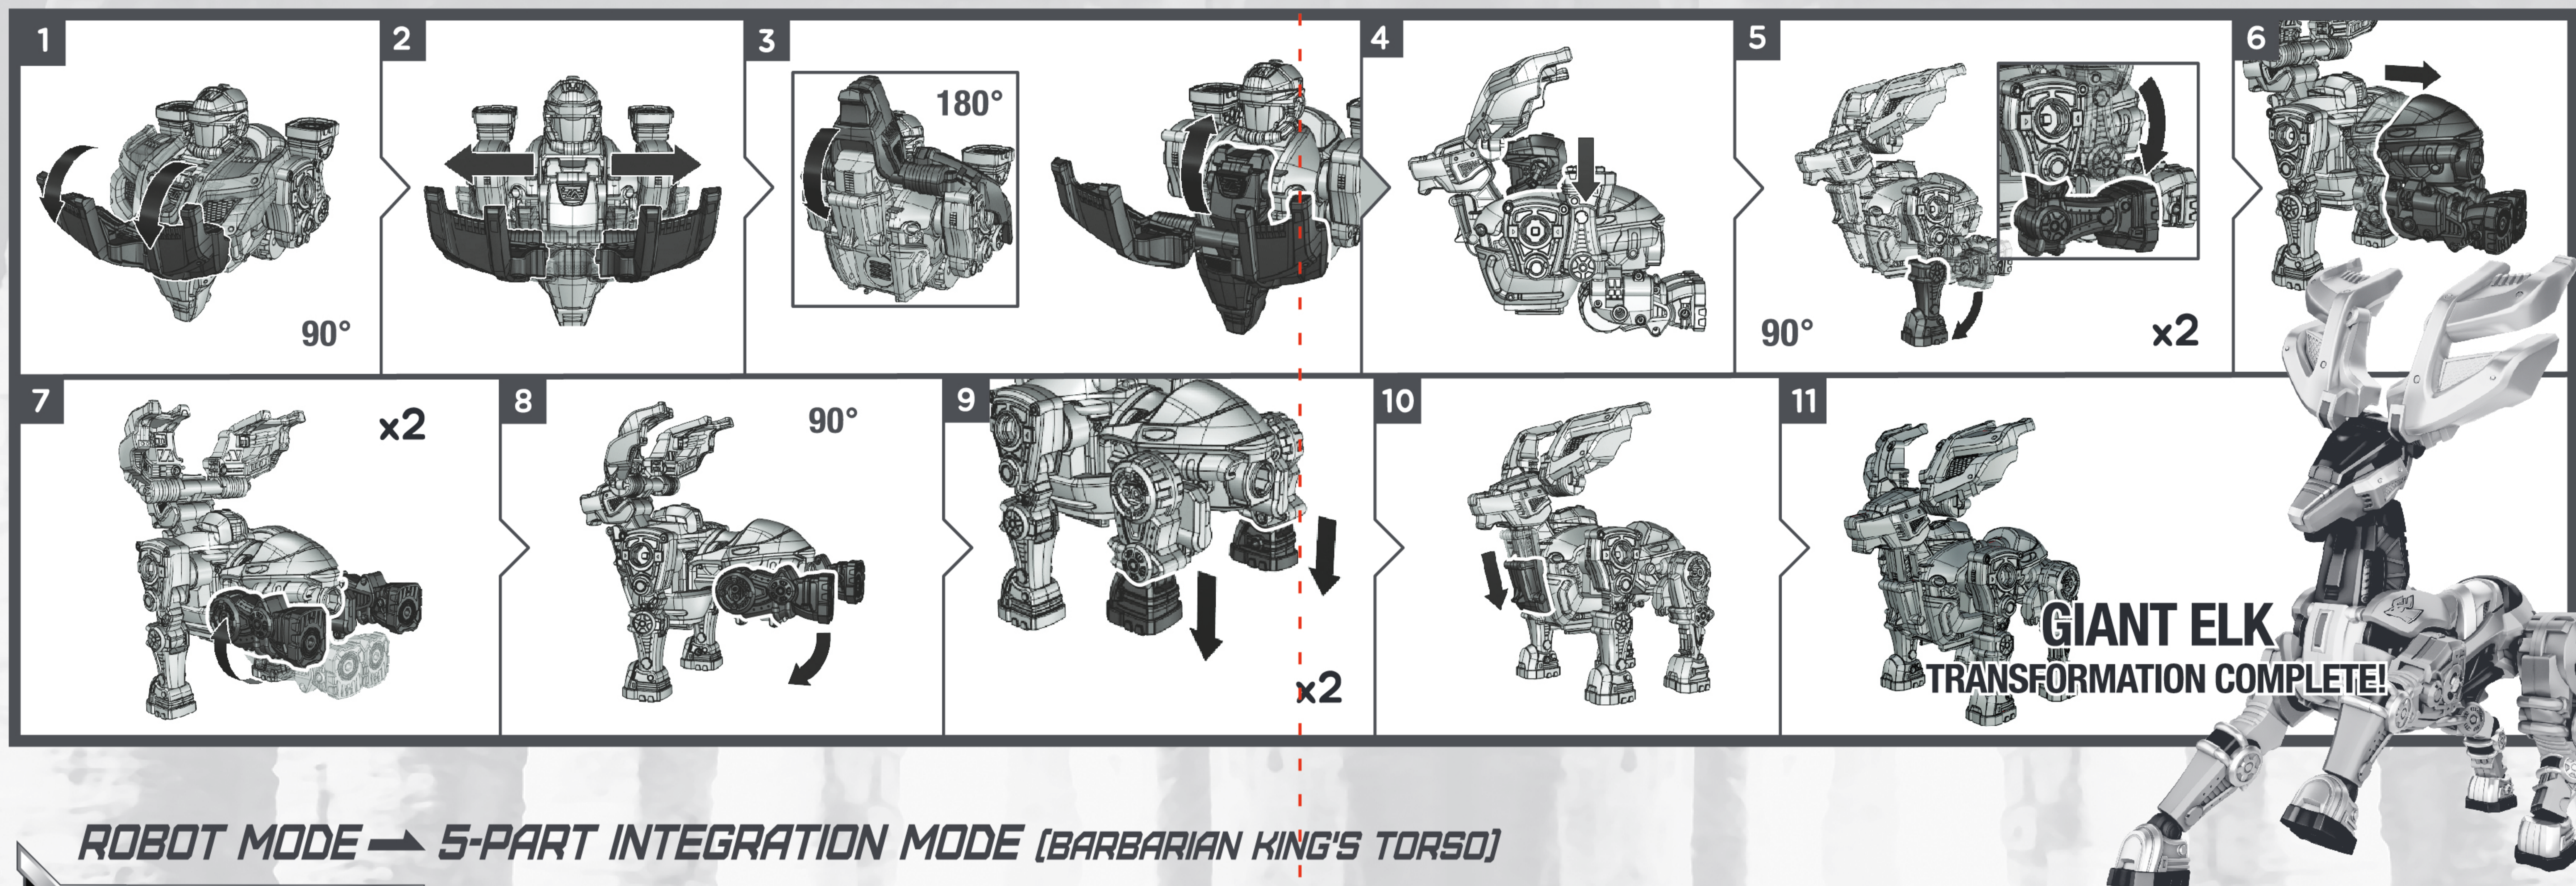

GIANT ELK ROBOT MODE → ANIMAL MODE (GIANT ELK)

ROBOT MODE → 5-PART INTEGRATION MODE (BARBARIAN KING'S TORSO)

**The part shown in dotted lines are folding line.
Do not cut and print it please.

GIANT ELK ANIMAL MODE → ROBOT MODE (THUNDER GUARDIAN'S TORSO)

**THUNDER GUARDIAN
TRANSFORMATION COMPLETE!**

**The part shown in dotted lines are folding line.
Do not cut and print it please.