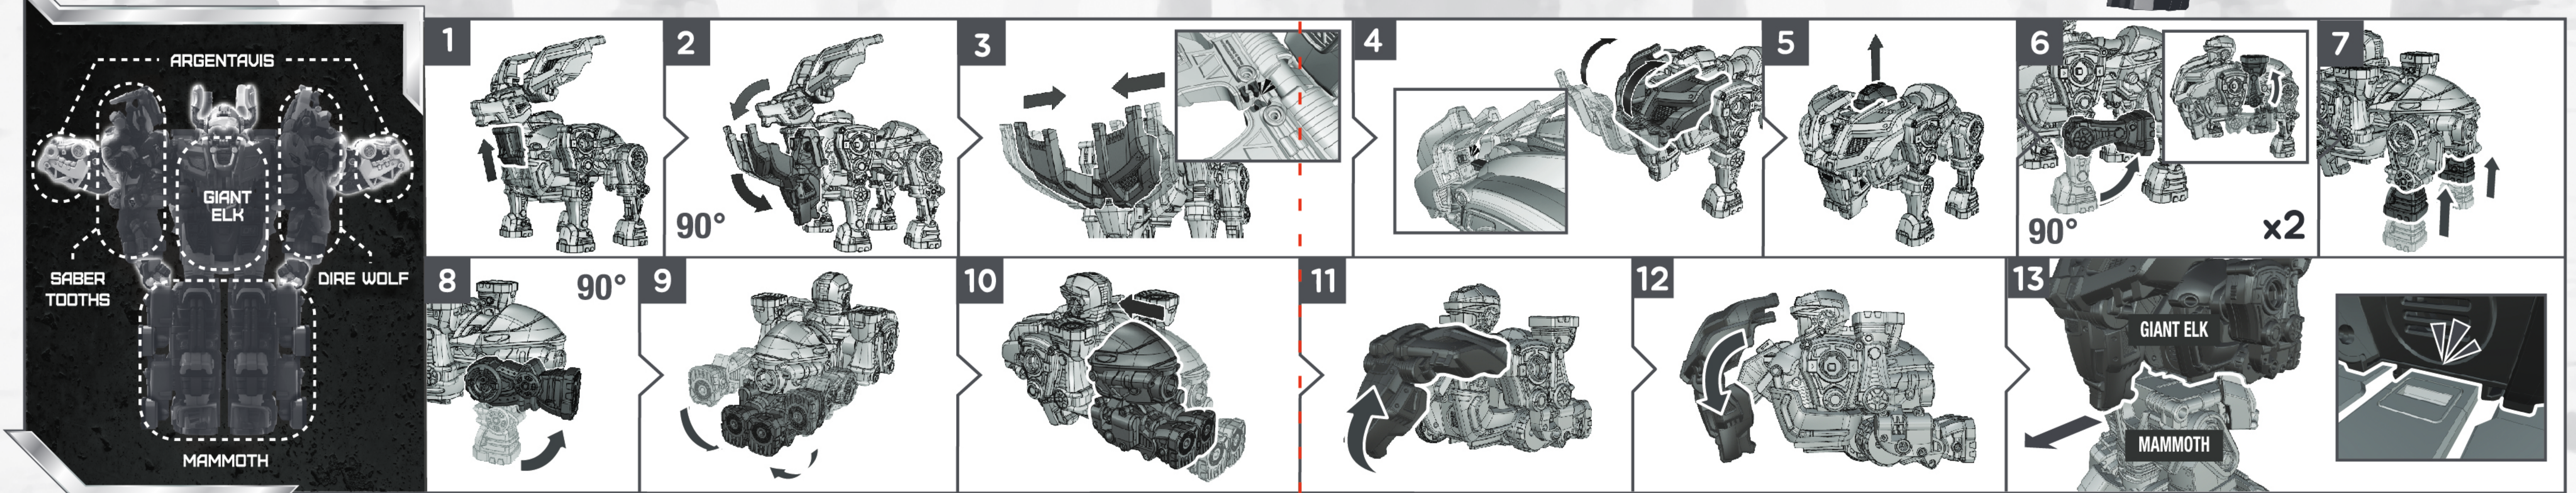

GIANT ELK ROBOT MODE → ANIMAL MODE (GIANT ELK)

ROBOT MODE → 5-PART INTEGRATION MODE (BARBARIAN KING'S TORSO)

**The part shown in dotted lines are folding line.
Do not cut and print it please.

GIANT ELK ANIMAL MODE → ROBOT MODE (THUNDER GUARDIAN'S TORSO)

**THUNDER GUARDIAN
TRANSFORMATION COMPLETE!**

**The part shown in dotted lines are folding line.
Do not cut and print it please.