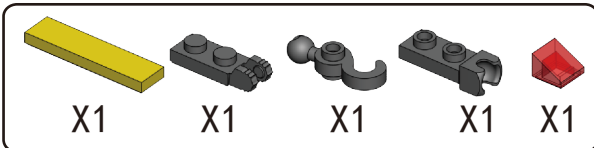

7

- 1 (Yellow 1x10 Technic Beam)
- 2 (Yellow 1x10 Technic Beam)
- 3 (Yellow 1x10 Technic Beam)
- 4 (Black 1x3 Technic Technic Connector)
- 5 (Red 1x1 Technic Technic Connector)

- 1
- Yellow 1x10 Technic Beam (X1)
 - Black 1x3 Technic Connector (X3)
 - Yellow 1x2 Technic Beam (X1)
 - Black 24-tooth Technic Gear (X6)
 - Grey Technic Pin (X6)

2

3

4

5

6

7

8

9