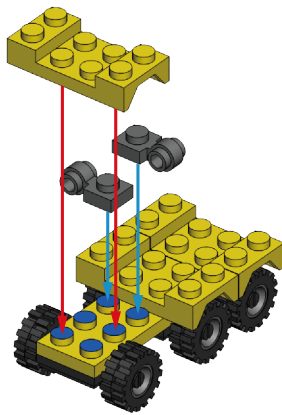

1. 1
2. Yellow 1x10 Technic Beam (X1)
   - Black 1x3 Technic Connector (X3)
   - Yellow 1x2 Technic Beam (X1)
   - Black 24-tooth Technic Gear (X6)
   - Grey Technic Pin (X6)

2

3

4

5

6

7

8

9