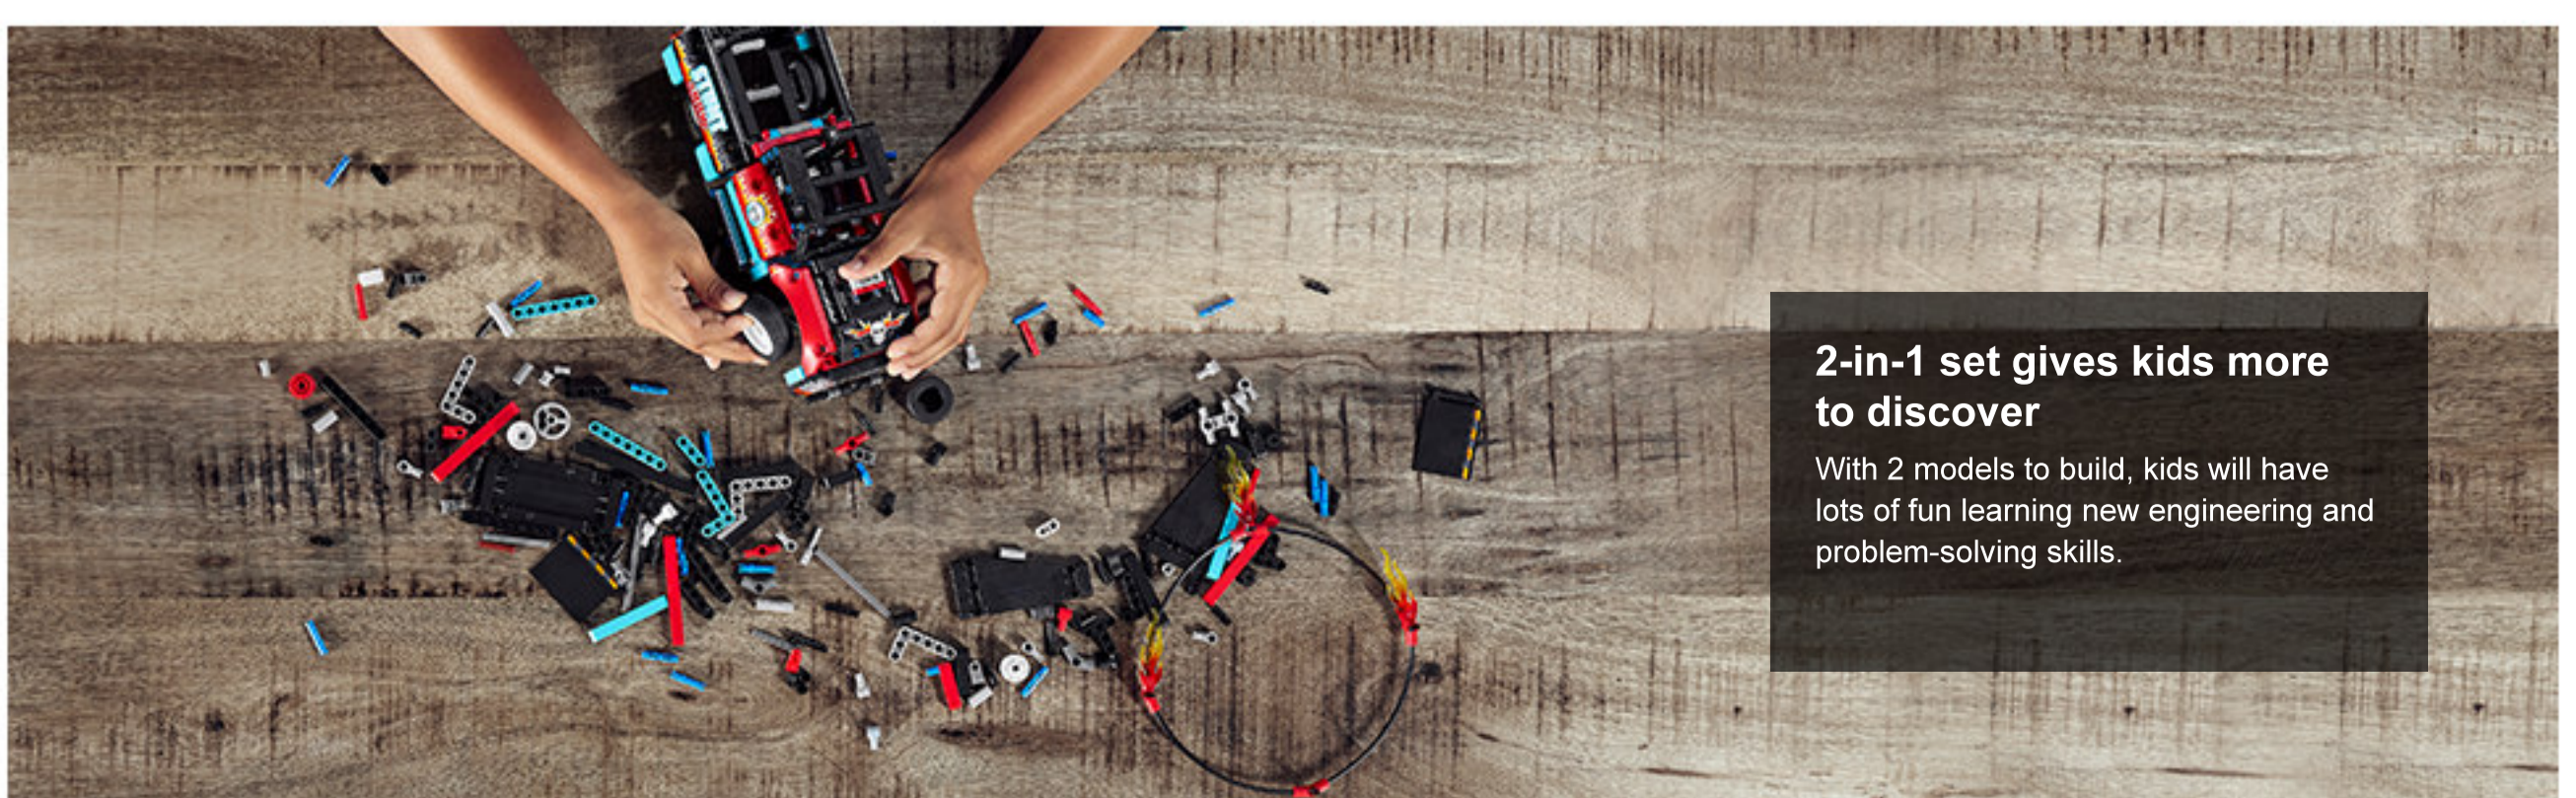

LEGO® Technic™ Stunt Show Truck & Bike

An action-packed building set that brings the thrills of a real stunt show to life.

Fast-paced fun for kids who love cool stunts

Cool pull-back action lets kids recreate amazing stunt show tricks with this awesome 2-in-1 set.

2-in-1 model for even more fun

Rebuilds into an amazing Stadium Truck.

Send the truck racing

Use the pull-back action to race the Stadium Truck.

Enjoy creative play

Lots to explore for hours of imaginative role play.

2-in-1 set gives kids more to discover

With 2 models to build, kids will have lots of fun learning new engineering and problem-solving skills.

LEGO TECHNIC

PULL BACK

Hi

PULL BACK