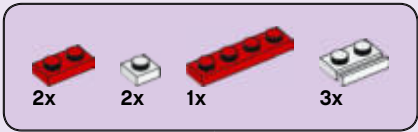

# 93

94

95

96

97

- 1x [Black Pin]
- 1x [Green Pin]
- 2x [Grey Technic Axle]

98

99