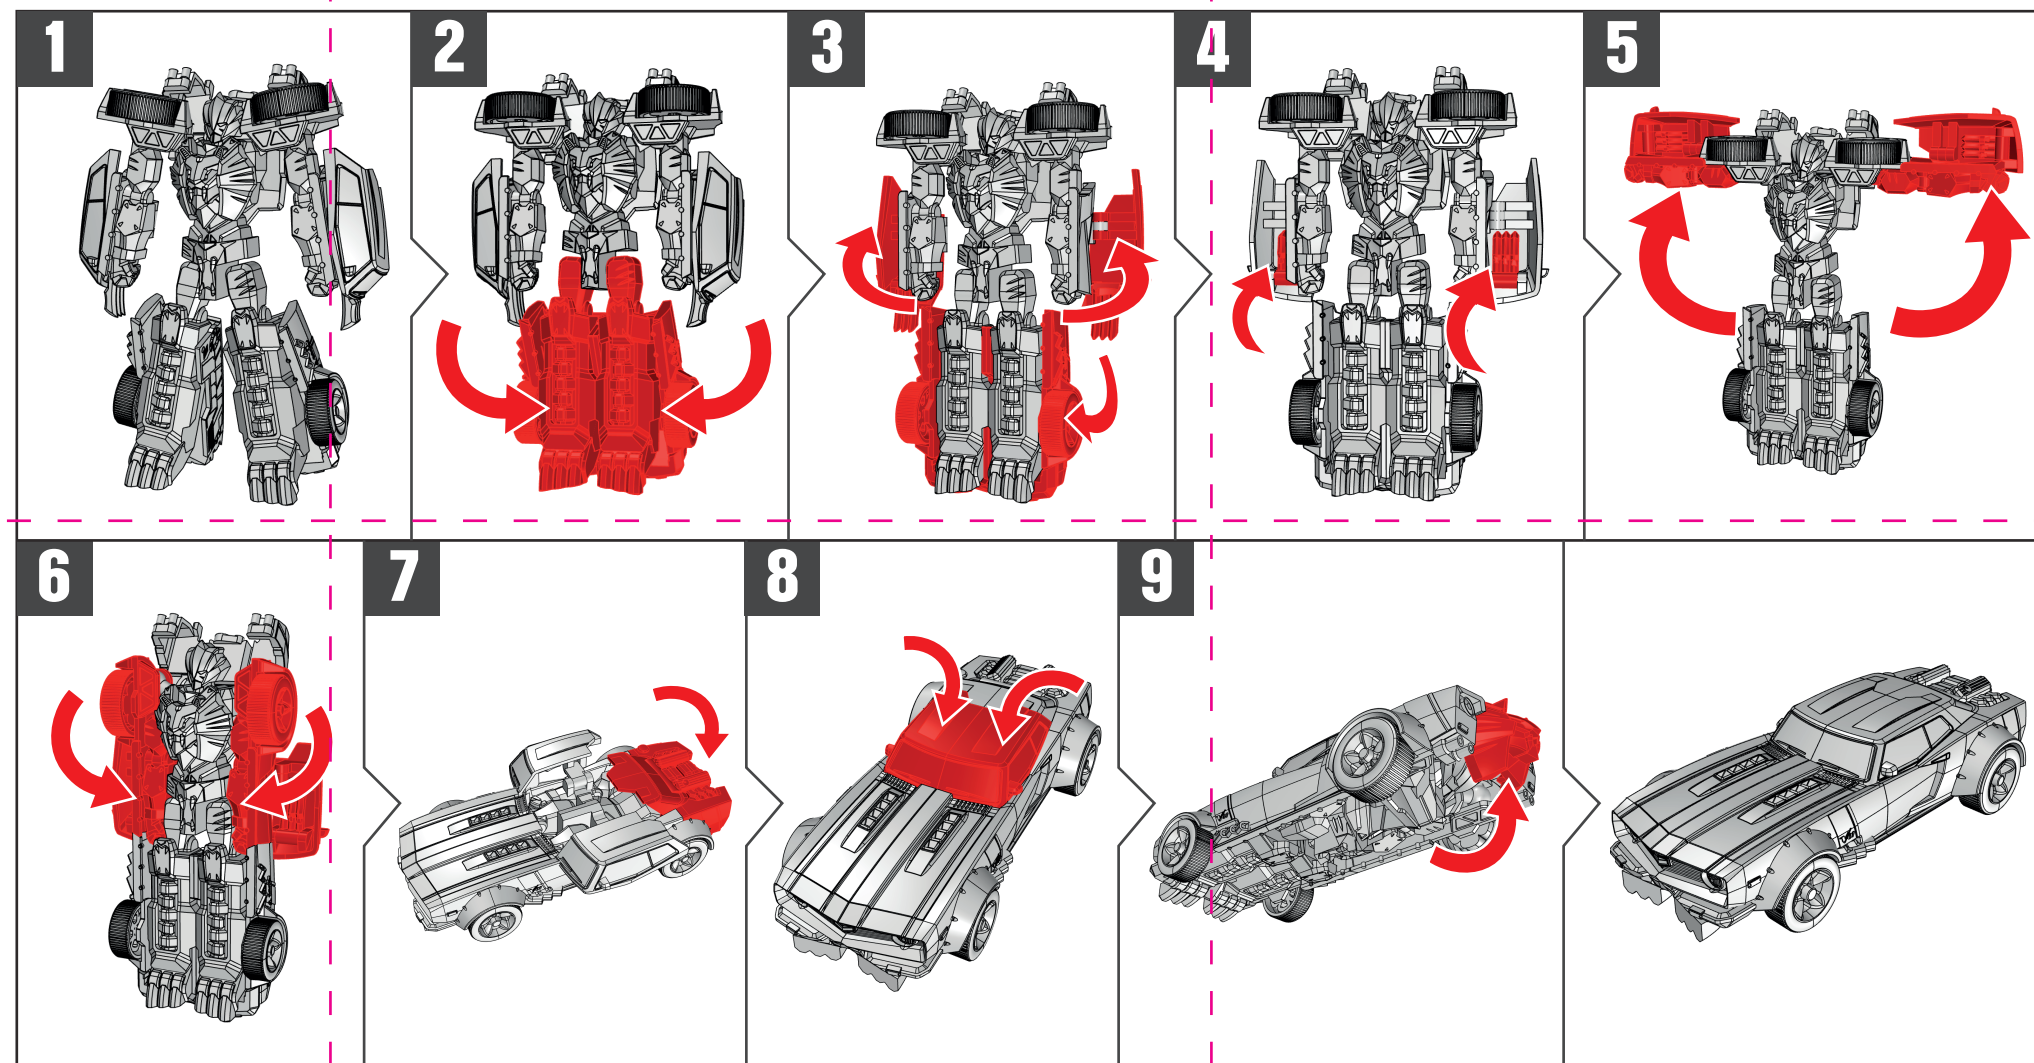

MINI R1_LEON ROVER : 350*160(mm)

ONE SIDE PRINTING

TOBOT GO MINI LEON ROVER

LEONROVER

Keep away from fire! Keep away from water! Do not ride!

0-3

- This product contains small parts that can cause suffocation when swallowed. As such, children under 3 years of age may not use this product.
- Do not put the product in the mouth as it may release phthalate plasticizers.

Make sure that children use this product under adult supervision.

TOBOT GO MINI LEON ROVER INSTRUCTION FOR TRANSFORMATION

*Important information is included in the manual. Do not discard.