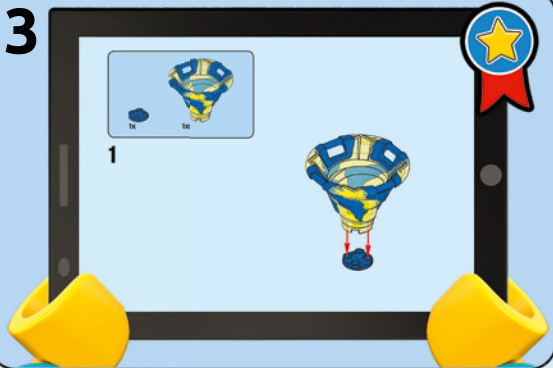

NINJAGO

Masters of Spinjitzu

70660

1

2

3

LEGO.com/apps

Check for compatibility