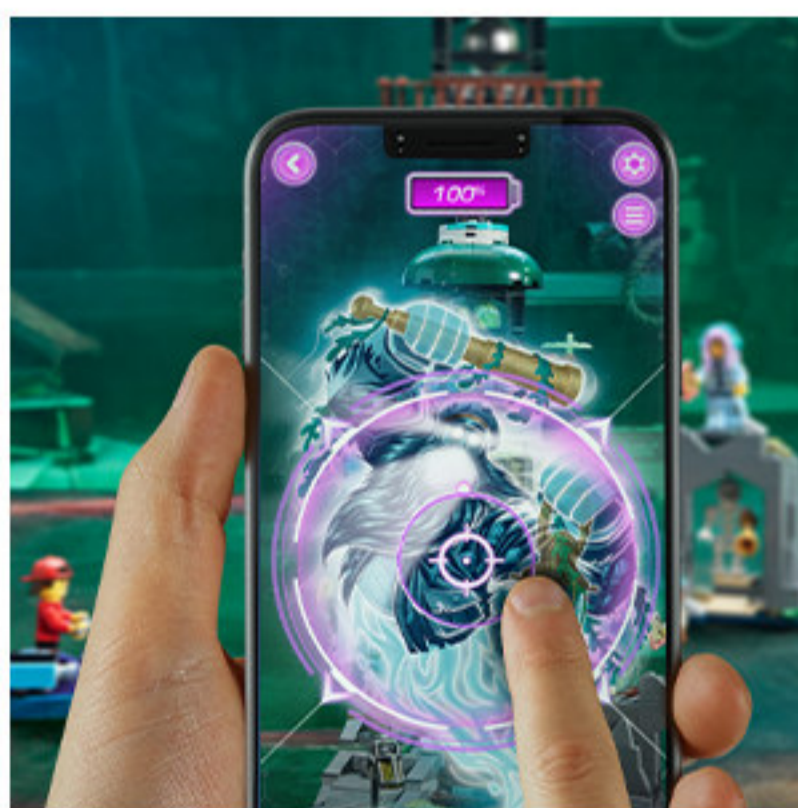

This lighthouse model reveals a ghostly world when viewed with a smart device equipped with the free Hidden Side AR app.

**LEGO® Hidden Side The Lighthouse of Darkness**

**Single or multiplayer fun**

Compete with friends in an action-packed digital world.

**An awesome building experience**

The feature-rich lighthouse sets the scene for digital play.

**Download the free app**

Get the free Hidden Side AR app for iOS and Android.

**Digitally interactive model**

Players use the model to trigger events in the app.

**Battle the boss ghost!**

Kids get to enjoy epic battles with boss ghost Joe Ishmael.

**Expand your ghost collection**

Hunt and capture ghosts for later use in the game.