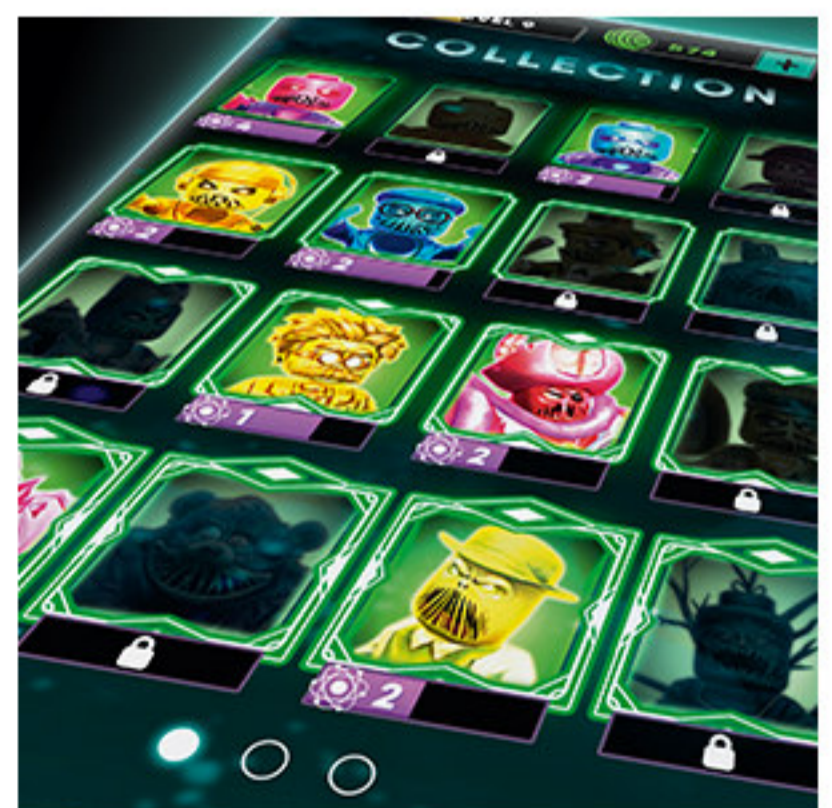

This lighthouse model reveals a ghostly world when viewed with a smart device equipped with the free Hidden Side AR app.

**LEGO® Hidden Side The Lighthouse of Darkness**

**Single or multiplayer fun**

Compete with friends in an action-packed digital world.

**An awesome building experience**

The feature-rich lighthouse sets the scene for digital play.

**Download the free app**

Get the free Hidden Side AR app for iOS and Android.

**Digitally interactive model**

Players use the model to trigger events in the app.

**Battle the boss ghost!**

Kids get to enjoy epic battles with boss ghost Joe Ishmael.

**Expand your ghost collection**

Hunt and capture ghosts for later use in the game.

**A spirited character lineup!**

Includes Jack, Parker, Skeleton, Jennie, Napo and Claus Stormward minifigures, 2 possessed-head elements, plus accessories.