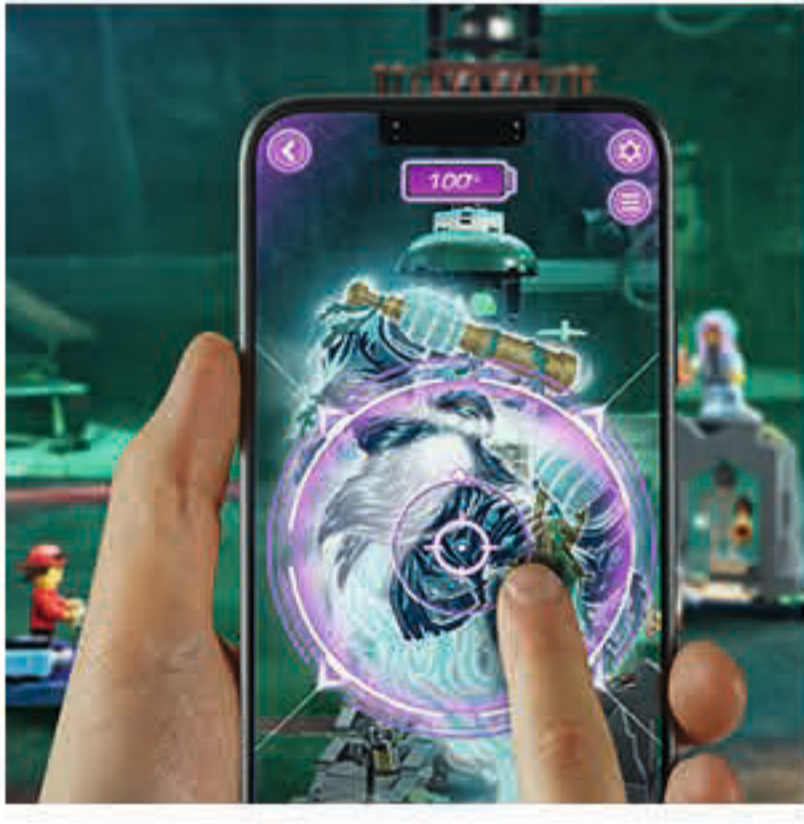

This lighthouse model reveals a ghostly world when viewed with a smart device equipped with the free Hidden Side AR app.

**LEGO® Hidden Side The Lighthouse of Darkness**

**Single or multiplayer fun**

Compete with friends in an action-packed digital world.

**An awesome building experience**

The feature-rich lighthouse sets the scene for digital play.

**Download the free app**

Get the free Hidden Side AR app for iOS and Android.

**Digitally interactive model**

Players use the model to trigger events in the app.

**Battle the boss ghost!**

Kids get to enjoy epic battles with boss ghost Joe Ishmael.

**Expand your ghost collection**

Hunt and capture ghosts for later use in the game.

**A spirited character lineup!**

Includes Jack, Parker, Skeleton, Jennie, Napo and Claus Stormward minifigures, 2 possessed-head elements, plus accessories.