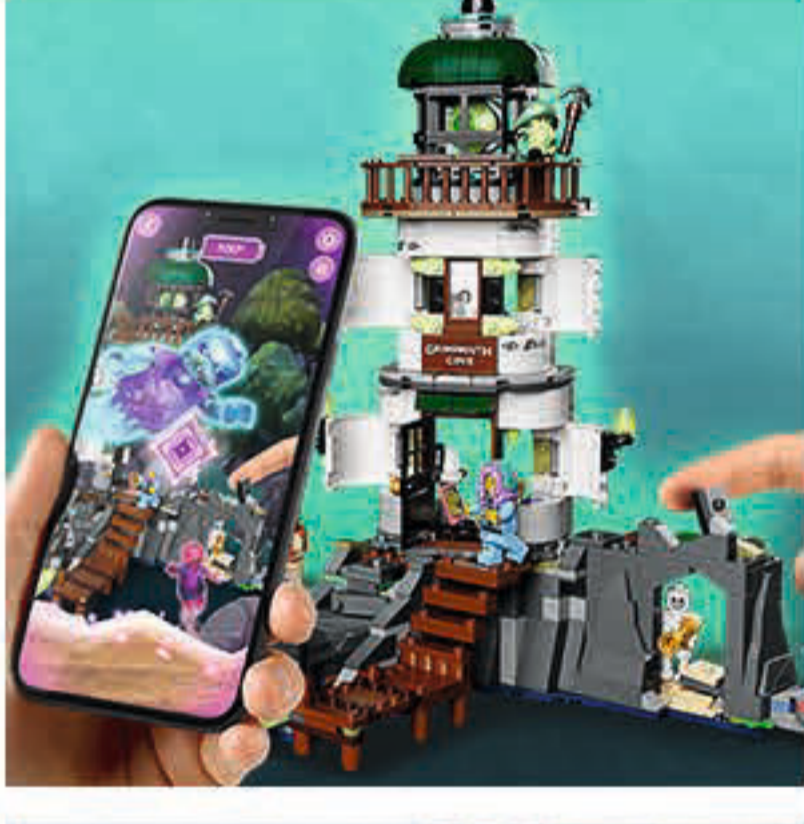

This lighthouse model reveals a ghostly world when viewed with a smart device equipped with the free Hidden Side AR app.

**LEGO® Hidden Side The Lighthouse of Darkness**

**Single or multiplayer fun**

Compete with friends in an action-packed digital world.

**An awesome building experience**

The feature-rich lighthouse sets the scene for digital play.

**Download the free app**

Get the free Hidden Side AR app for iOS and Android.

**Digitally interactive model**

Players use the model to trigger events in the app.

**Battle the boss ghost!**

Kids get to enjoy epic battles with boss ghost Joe Ishmael.

**Expand your ghost collection**

Hunt and capture ghosts for later use in the game.

**A spirited character lineup!**

Includes Jack, Parker, Skeleton, Jennie, Napo and Claus Stormward minifigures, 2 possessed-head elements, plus accessories.