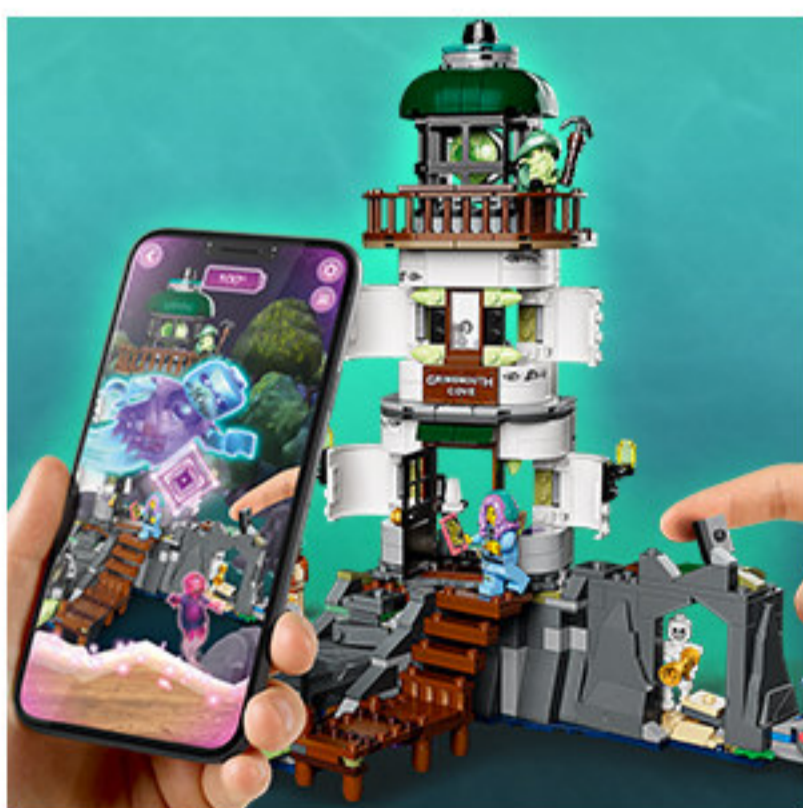

**A new LEGO® play experience**

This LEGO® set combines a LEGO model with a game app for an amazing single or multiplayer augmented-reality (AR) experience.

**A playset filled with ghost-hunting action**

This lighthouse model reveals a ghostly world when viewed with a smart device equipped with the free Hidden Side AR app.

**LEGO® Hidden Side The Lighthouse of Darkness**

**Single or multiplayer fun**

Compete with friends in an action-packed digital world.

**An awesome building experience**

The feature-rich lighthouse sets the scene for digital play.

**Download the free app**

Get the free Hidden Side AR app for iOS and Android.

**Digitally interactive model**

**A spirited character lineup!**

Includes Jack, Parker, Skeleton, Jennie, Napo and Claus Stormward minifigures, 2 possessed-head elements, plus accessories.