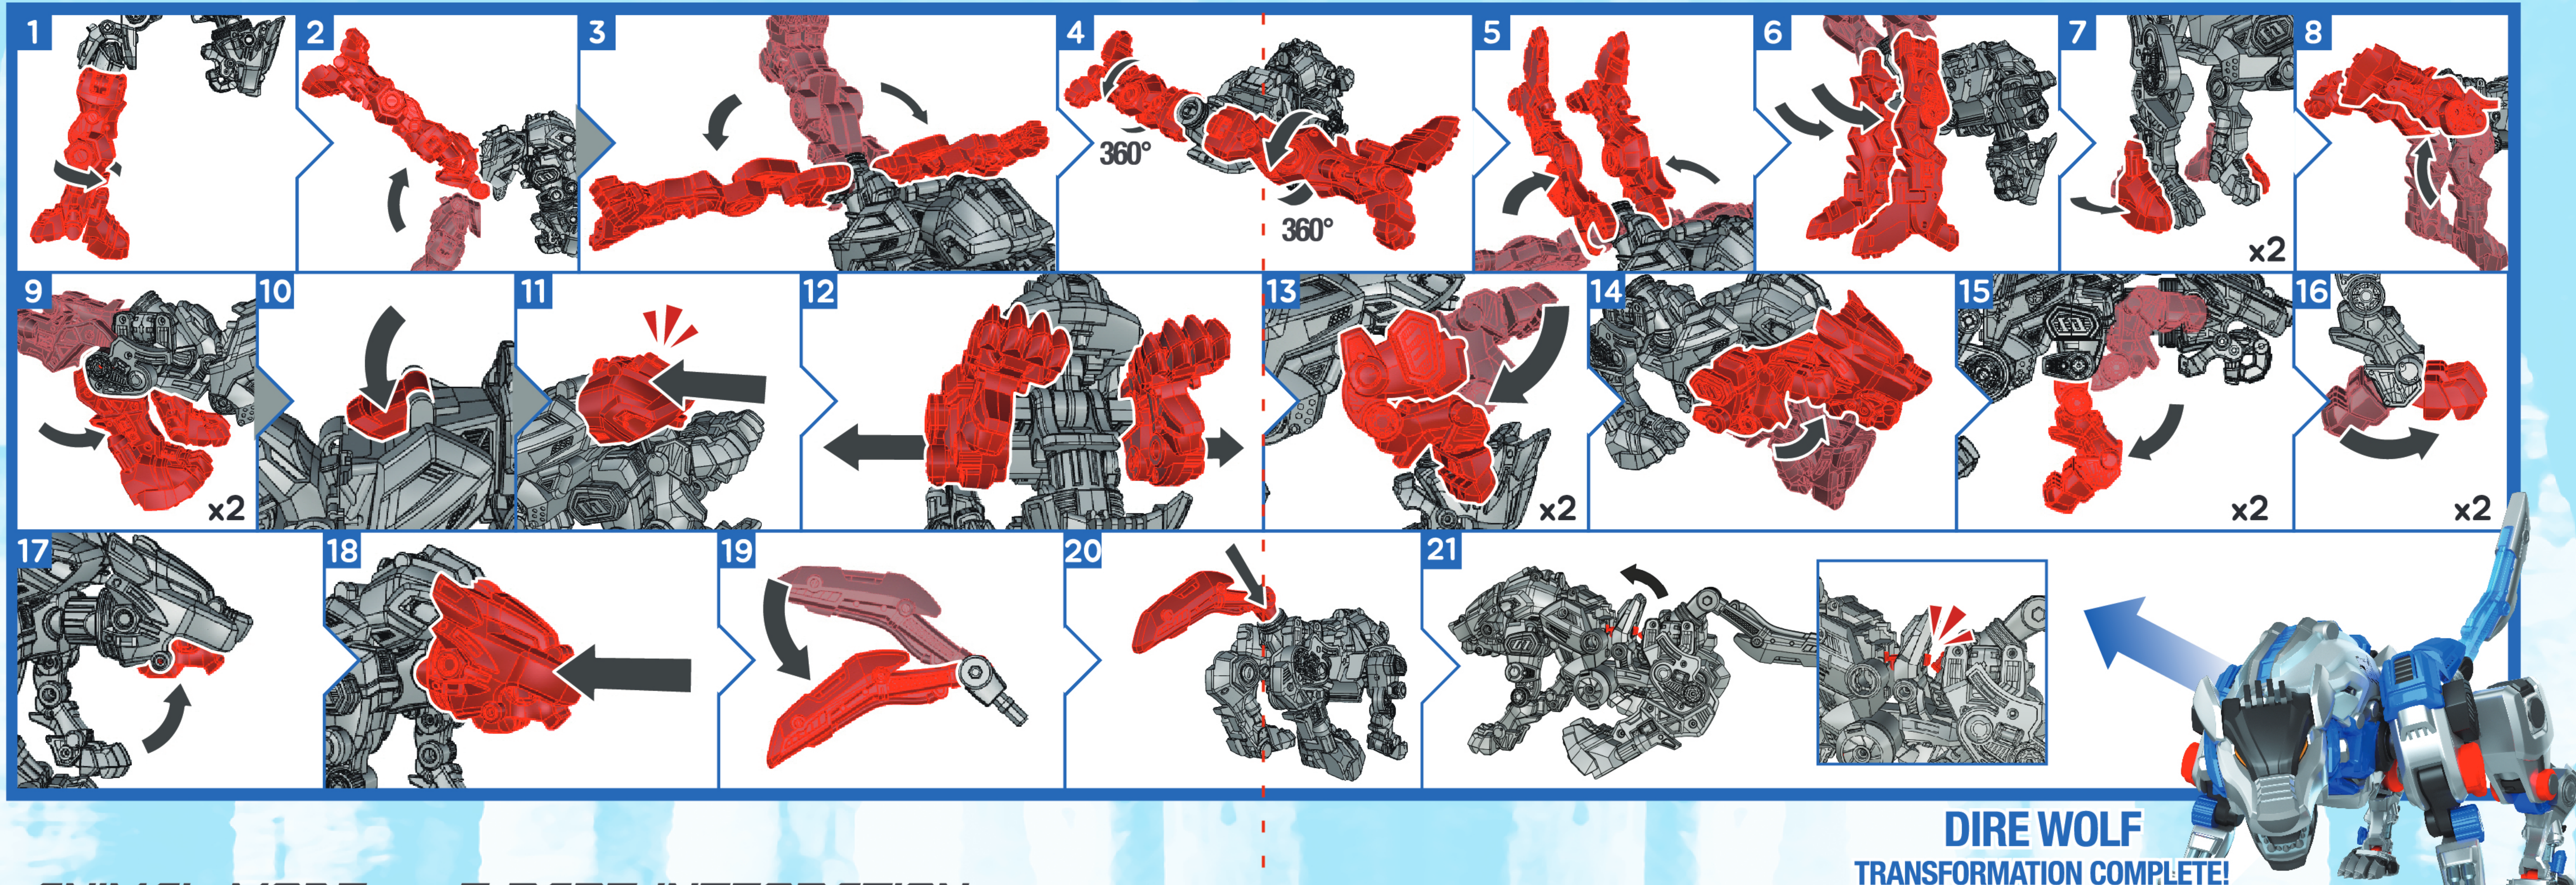

DIREWOLF ANIMAL MODE → ROBOT MODE (DIRE WOLF)

ANIMAL MODE → 5-PART INTEGRATION (BARBARIAN KING'S LEFT ARM)

**The part shown in dotted lines are folding line.
Do not cut and print it please.

DIREWOLF ANIMAL MODE → ROBOT MODE [CROSS ATTACKER'S ARM & LEG]

**The part shown in dotted lines are folding line.
Do not cut and print it please.