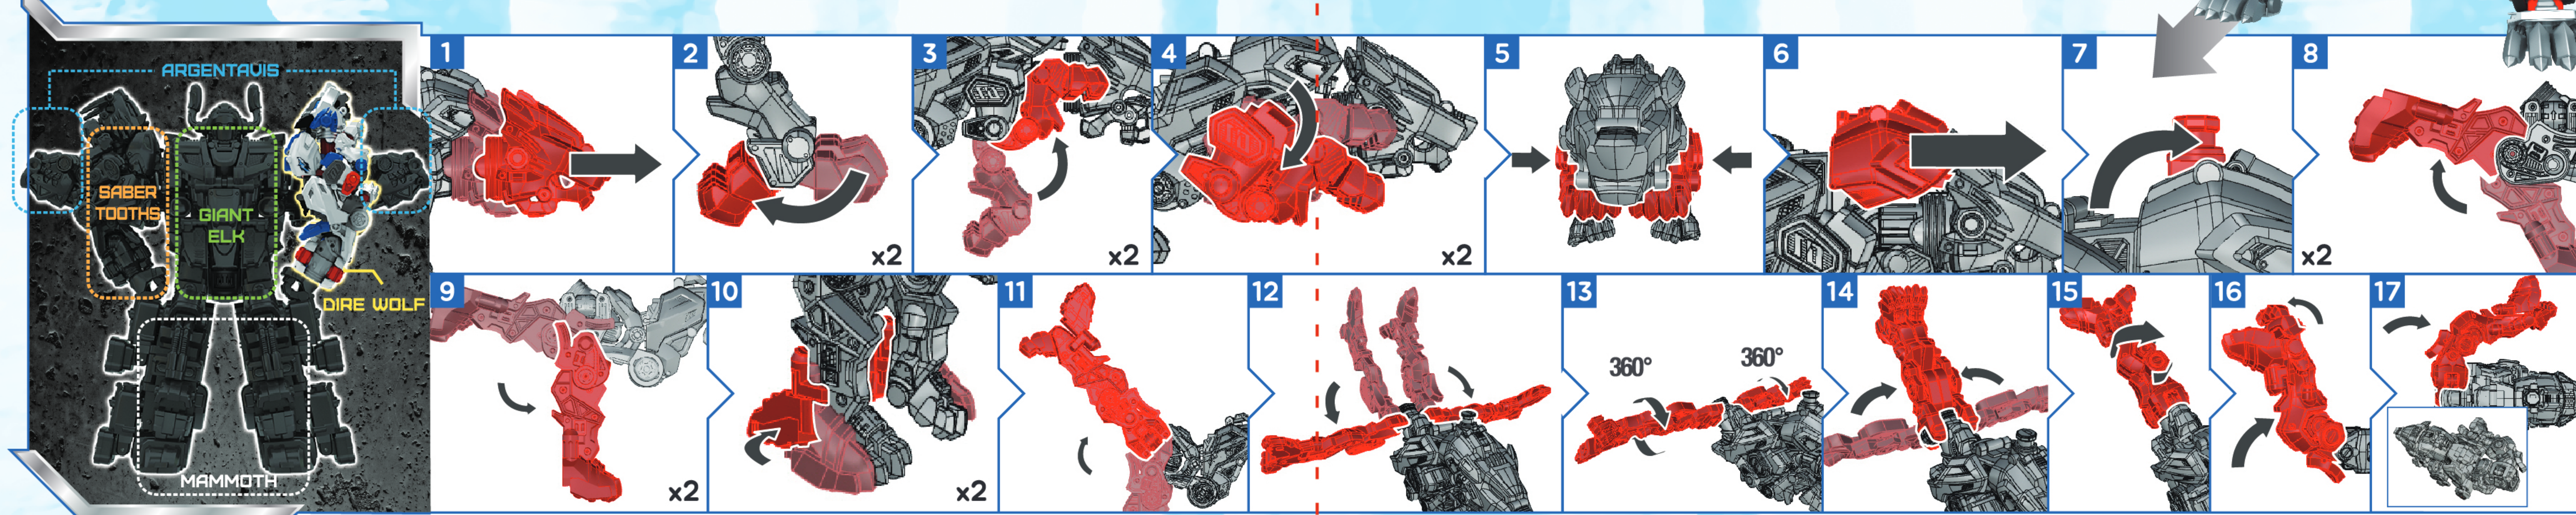

DIREWOLF ANIMAL MODE → ROBOT MODE (DIRE WOLF)

ANIMAL MODE → 5-PART INTEGRATION (BARBARIAN KING'S LEFT ARM)

**The part shown in dotted lines are folding line.
Do not cut and print it please.

DIREWOLF ANIMAL MODE → ROBOT MODE [CROSS ATTACKER'S ARM & LEG]

**The part shown in dotted lines are folding line.
Do not cut and print it please.