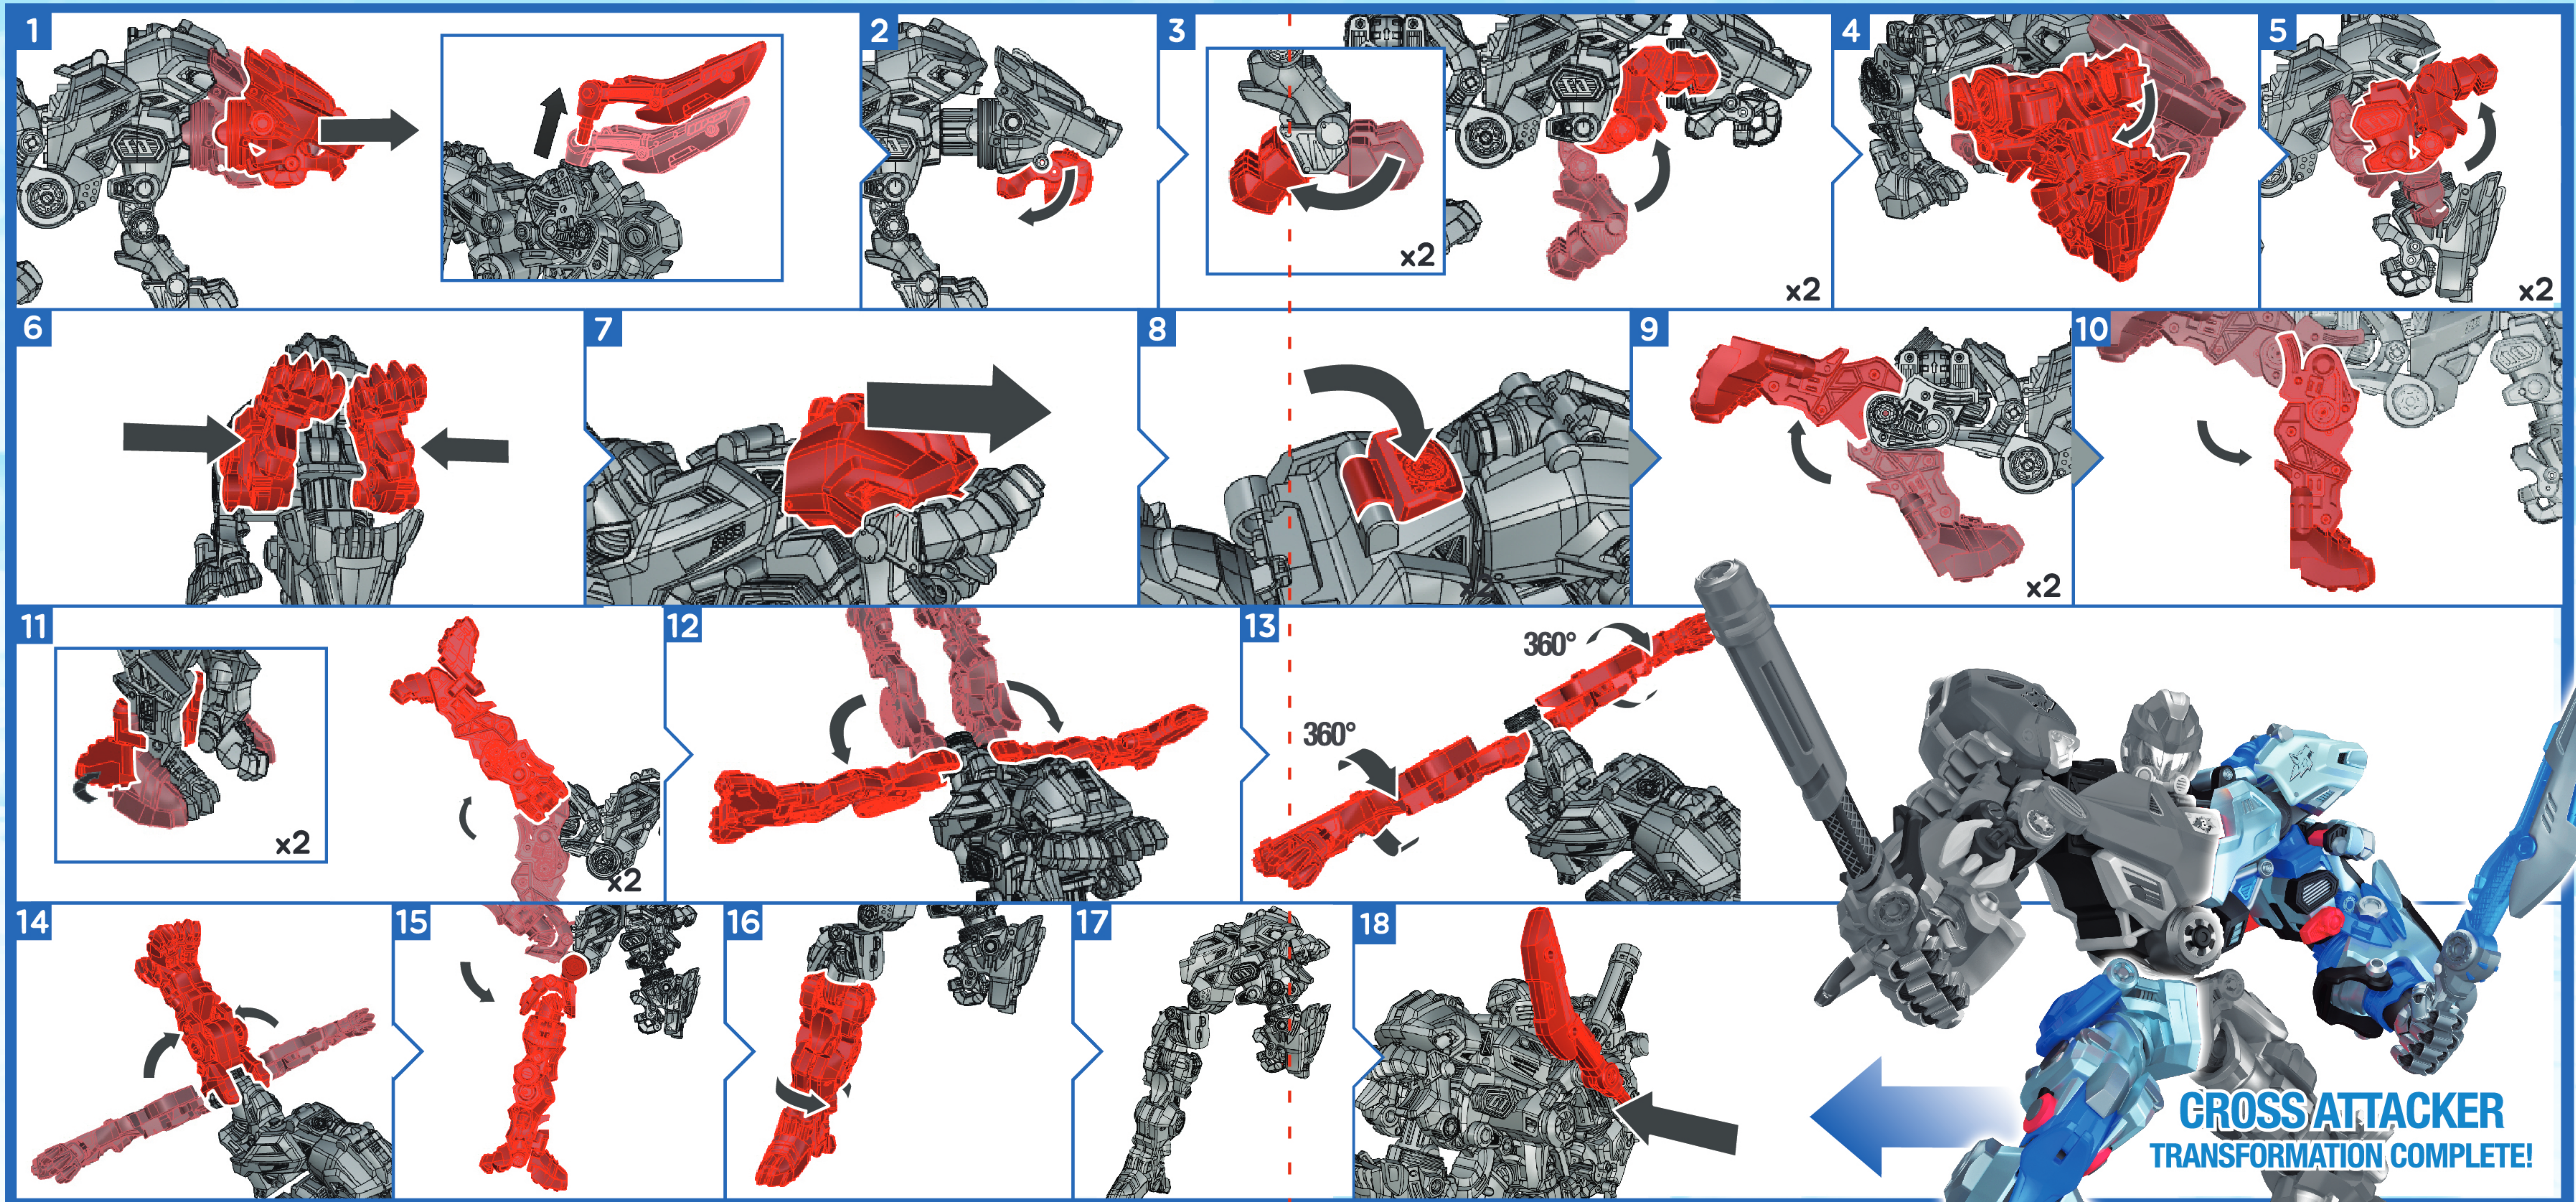

DIREWOLF ANIMAL MODE → ROBOT MODE (DIRE WOLF)

ANIMAL MODE → 5-PART INTEGRATION (BARBARIAN KING'S LEFT ARM)

**The part shown in dotted lines are folding line.
Do not cut and print it please.

DIREWOLF ANIMAL MODE → ROBOT MODE [CROSS ATTACKER'S ARM & LEG]

**The part shown in dotted lines are folding line.
Do not cut and print it please.