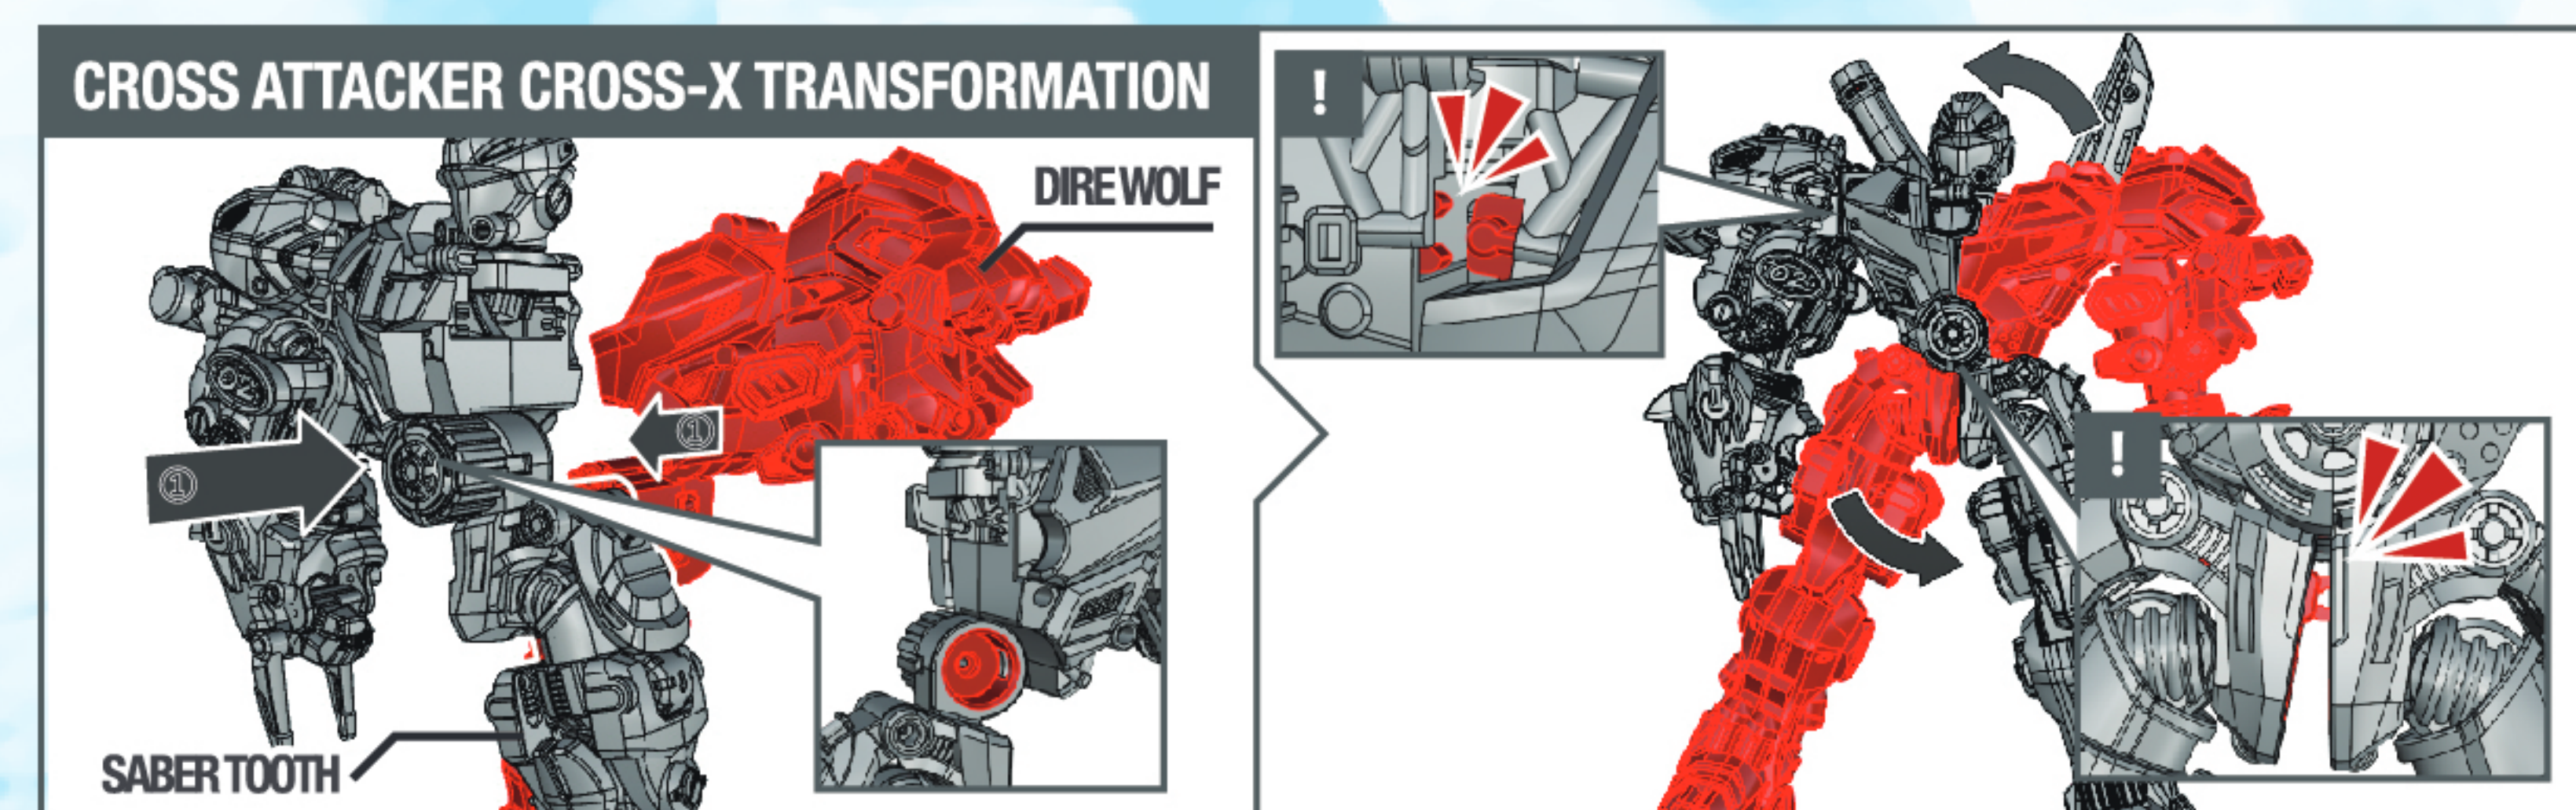

DIREWOLF ANIMAL MODE → ROBOT MODE (DIRE WOLF)

ANIMAL MODE → 5-PART INTEGRATION (BARBARIAN KING'S LEFT ARM)

**The part shown in dotted lines are folding line.
Do not cut and print it please.

DIREWOLF ANIMAL MODE → ROBOT MODE [CROSS ATTACKER'S ARM & LEG]

**The part shown in dotted lines are folding line.
Do not cut and print it please.