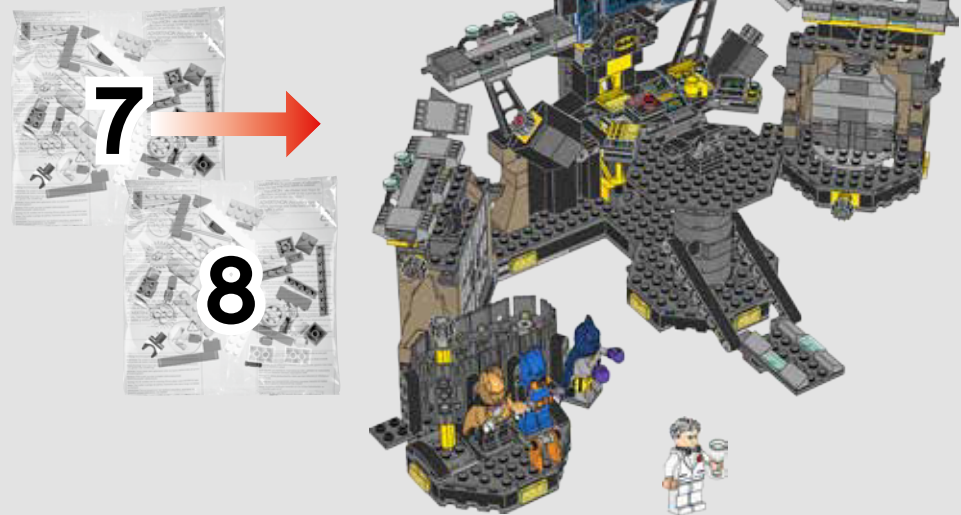

THE BATMAN MOVIE

70909

[LEGO.com/BATMANMOVIE](https://www.LEGO.com/BATMANMOVIE)

LEGO.com/brickseparator

2x

1x

1

3x