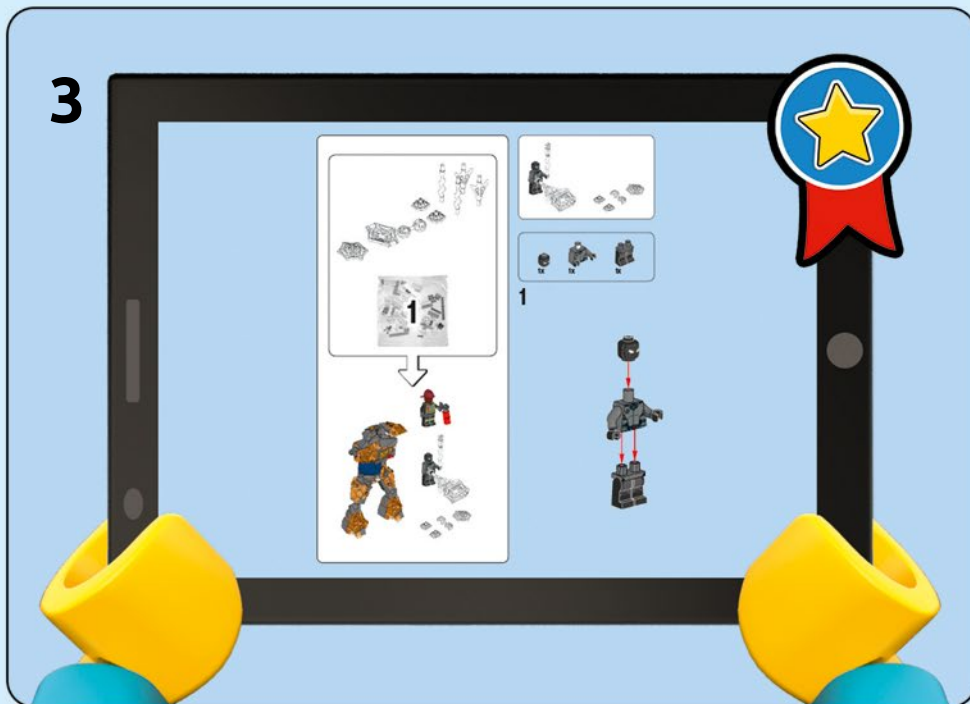

MARVEL

SPIDER-MAN

Far From Home

76128

1

2

3

LEGO.com/apps