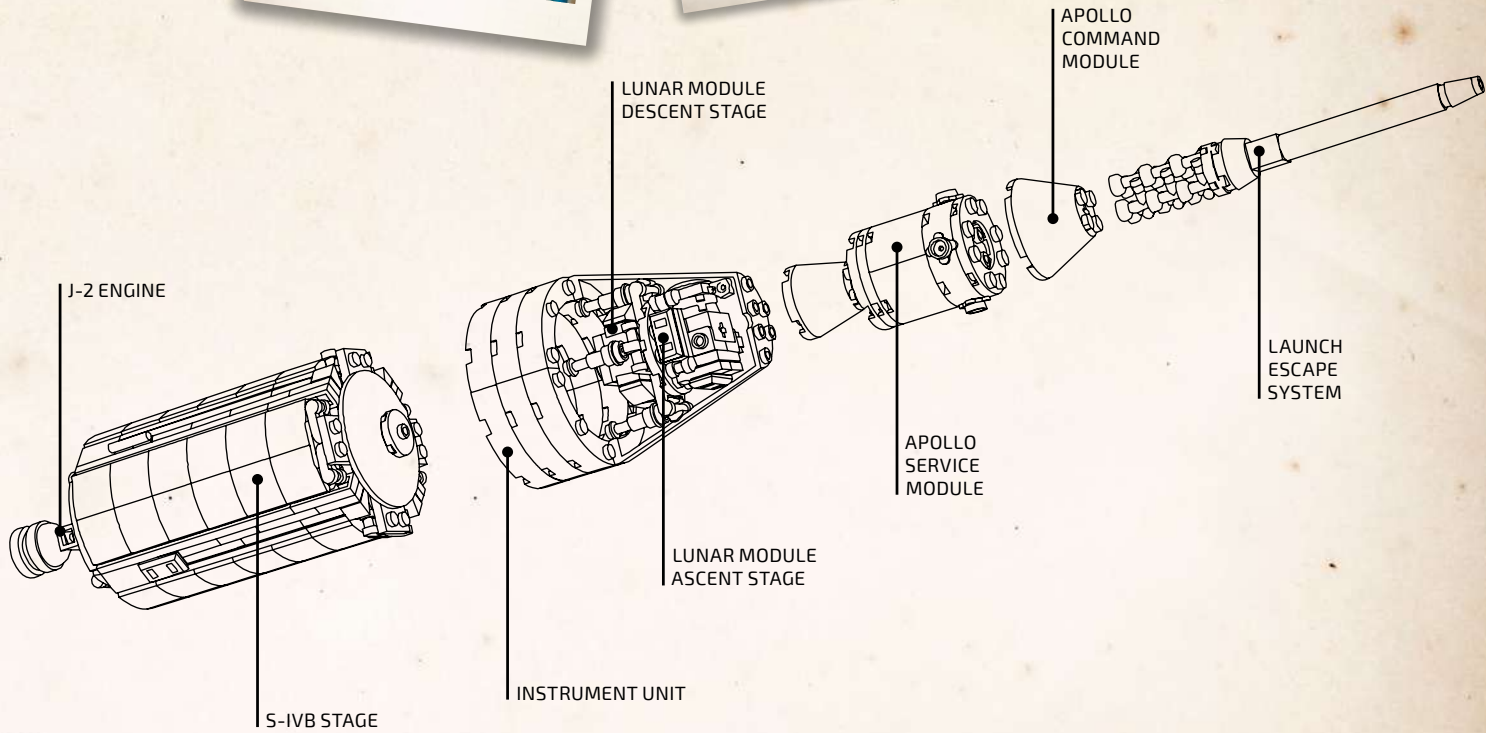

# Saturn V

Saturn V was the most powerful rocket that had ever flown successfully and was used in the Apollo program in the 1960s and 1970s. The rocket was 363 ft. (111 m) tall and weighed 6.2 million lbs (2.8 million kilos) when fully fueled for liftoff. The Saturn V used for the later Apollo missions had three stages. Each stage would burn its engines until it was out of fuel and would then separate from the rocket. The engines on the next stage would fire, and the rocket would continue into space. The first stage had the most powerful engines, since it had the challenging task of lifting the fully fueled rocket off the ground. The first stage lifted the rocket to an altitude of about 42 miles (68 km). The second stage carried it from there almost into orbit. The third stage placed the Apollo spacecraft into Earth orbit and pushed it toward the moon.

The S-II second stage is moved into position for mating with the S-IC first stage

Mating of the Apollo 11 spacecraft to the Saturn V launch vehicle

The Apollo 11 CSM being moved from work stand for mating

Lunar Module 5 ascent stage in Final Assembly area on overhead hoist

## Transposition, docking, and extraction

Shortly after the trans-lunar injection maneuver that placed the Apollo spacecraft on its trajectory towards the Moon, the transposition and docking maneuver would be performed. This involved an astronaut separating the Apollo Command/Service Module (CSM) spacecraft from the adapter which fastened it to its launch vehicle upper stage, turning it around, and docking its nose to the Apollo Lunar Module (LM), then pulling the combined spacecraft away from the upper stage.