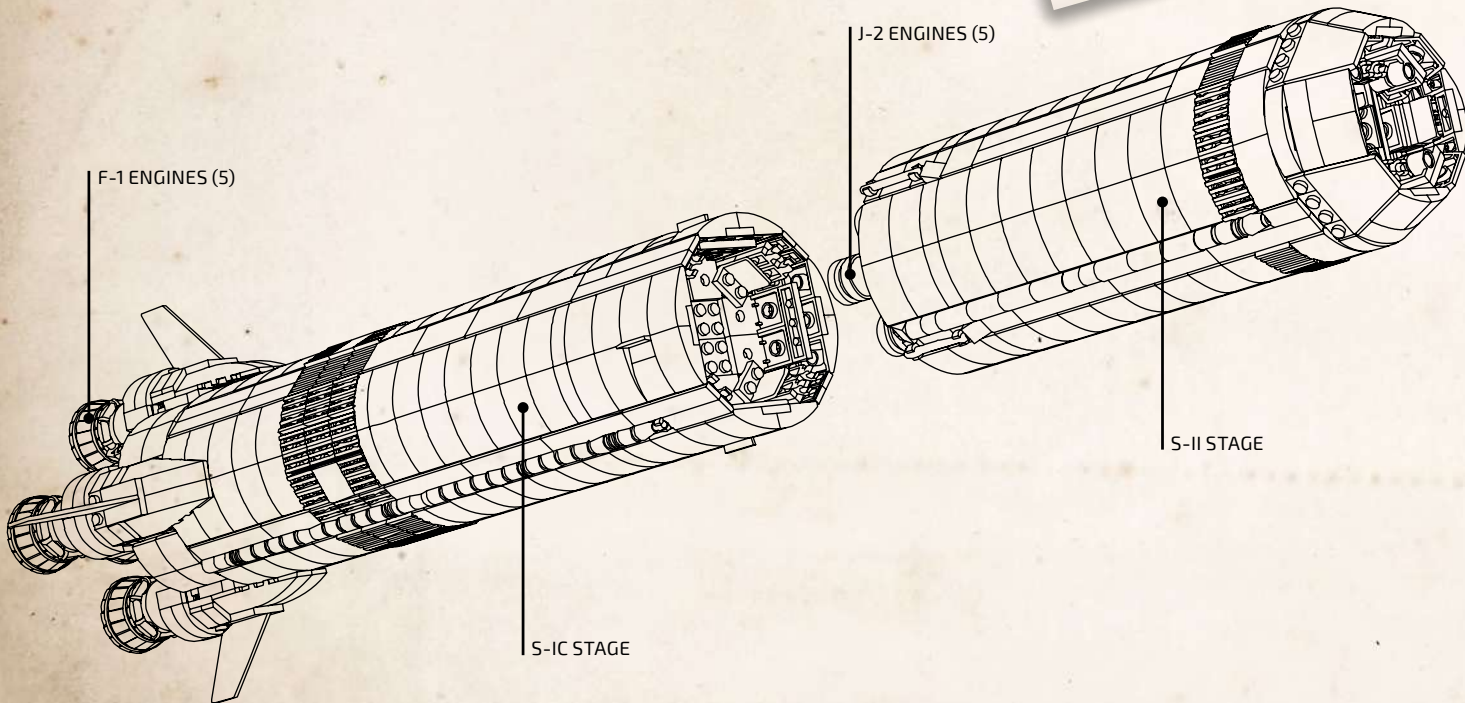

# Saturn V

Saturn V was the most powerful rocket that had ever flown successfully and was used in the Apollo program in the 1960s and 1970s. The rocket was 363 ft. (111 m) tall and weighed 6.2 million lbs (2.8 million kilos) when fully fueled for liftoff. The Saturn V used for the later Apollo missions had three stages. Each stage would burn its engines until it was out of fuel and would then separate from the rocket. The engines on the next stage would fire, and the rocket would continue into space. The first stage had the most powerful engines, since it had the challenging task of lifting the fully fueled rocket off the ground. The first stage lifted the rocket to an altitude of about 42 miles (68 km). The second stage carried it from there almost into orbit. The third stage placed the Apollo spacecraft into Earth orbit and pushed it toward the moon.

The S-II second stage is moved into position for mating with the S-IC first stage

Mating of the Apollo 11 spacecraft to the Saturn V launch vehicle

The Apollo 11 CSM being moved from work stand for mating