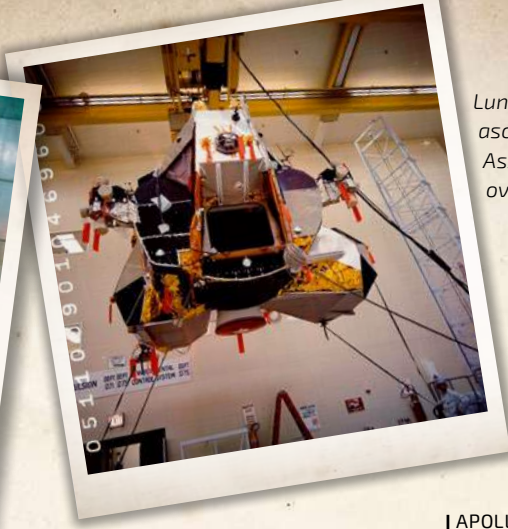

Lunar Module 5 ascent stage in Final Assembly area on overhead hoist