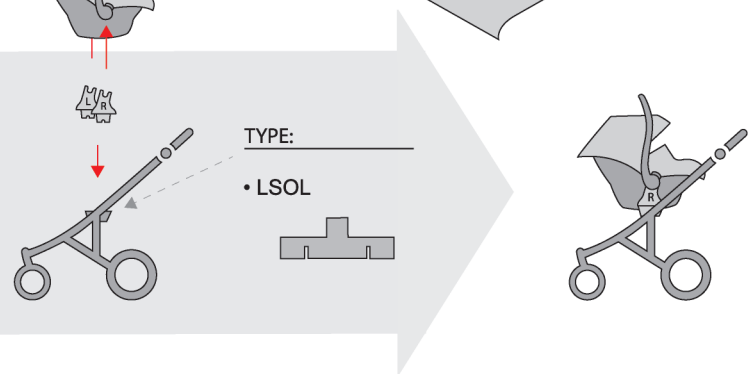

- Mars 
- Mars Comfort 
- Multi 
- Multi Comfort 
- ACAS 
- ABR Comfort 

 <b>0-3</b>		 <b>max 15kg</b>
---	---	--

	=		 max 9 kg ← L<800mm →	 max 15kg	
					

bebetto.eu

optional

			
---	---	---	---

# Nitello

**SERVICE**

1. clean

2. silicone

MAX 0,1kg UV 50+ PROTECTION