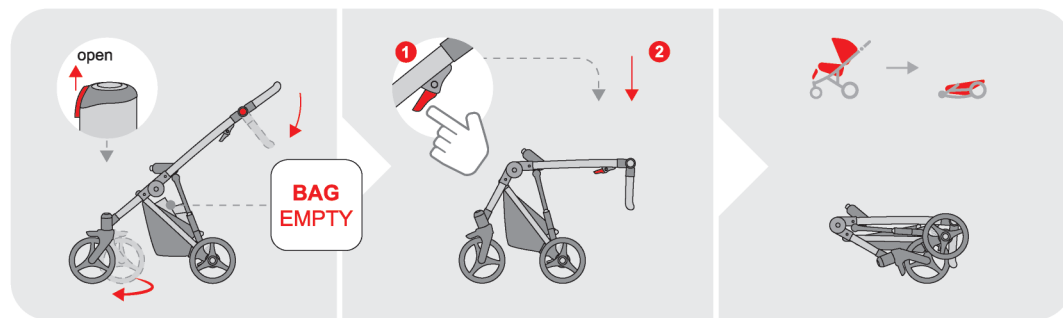

- Mars 
- Mars Comfort 
- Multi 
- Multi Comfort 
- ACAS 
- ABR Comfort 

 <b>0-3</b>		 <b>max 15kg</b>
---	---	--

	=		 max 9 kg ← L<800mm →	 max 15kg	
					

bebetto.eu

optional

			
---	---	---	---

# Nitello

**SERVICE**

1. clean

2. silicone

MAX 0,1kg UV 50+ PROTECTION