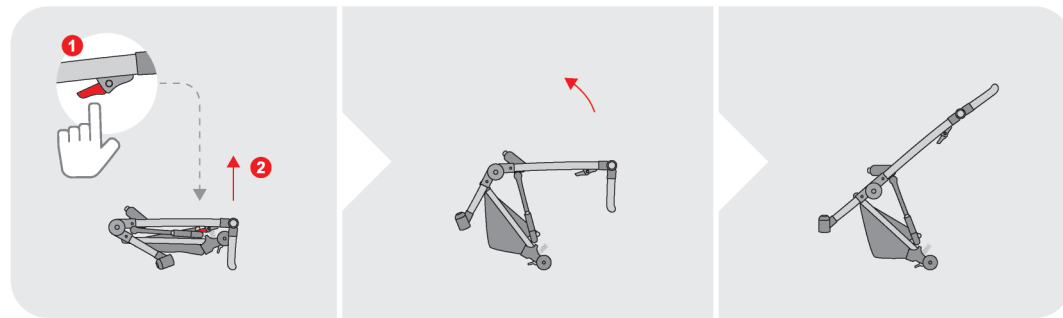

- Mars 
- Mars Comfort 
- Multi 
- Multi Comfort 
- ACAS 
- ABR Comfort 

 <b>0-3</b>		 <b>max 15kg</b>
---	---	--

	=		 max 9 kg ← L<800mm →	 max 15kg	
					

bebetto.eu

optional

			
---	---	---	---

# Nitello

**SERVICE**

1. clean

2. silicone

MAX 0,1kg UV 50+ PROTECTION