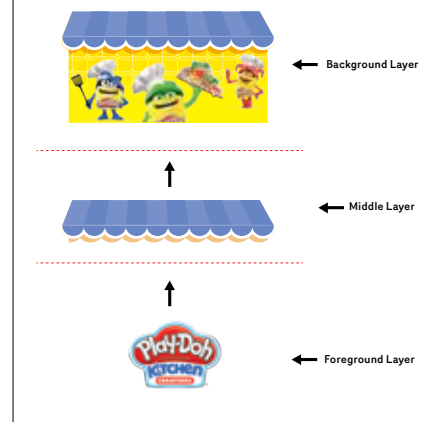

SHELF STRIP

Small Blade A1

Small Blade A2

Small Blade B1

Small Blade B2

Header Schematic - 2 levels of Lug-Ons

M_2017_PD_KITCHEN_Retail Signage_3ft EndCap.zip

RETAIL INSPIRATION