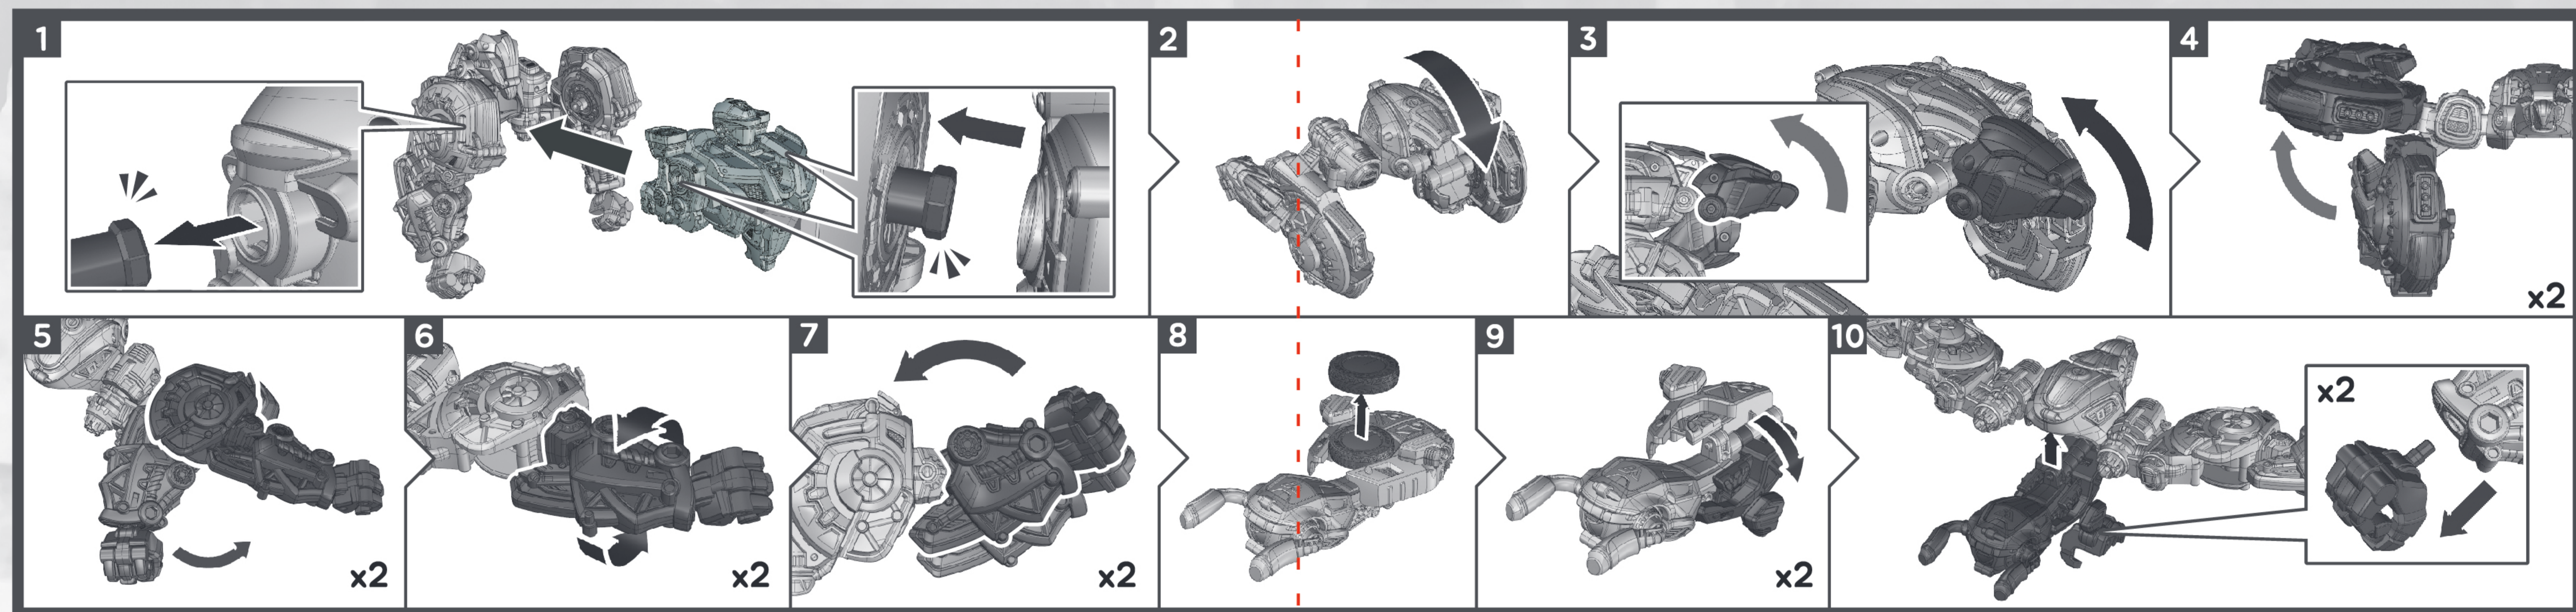

# ANIMAL MODE → 5-PART INTEGRATION MODE (BARBARIAN KING'S WINGS & HELMET)

\*\*The part shown in dotted lines are folding line.  
Do not cut and print it please.