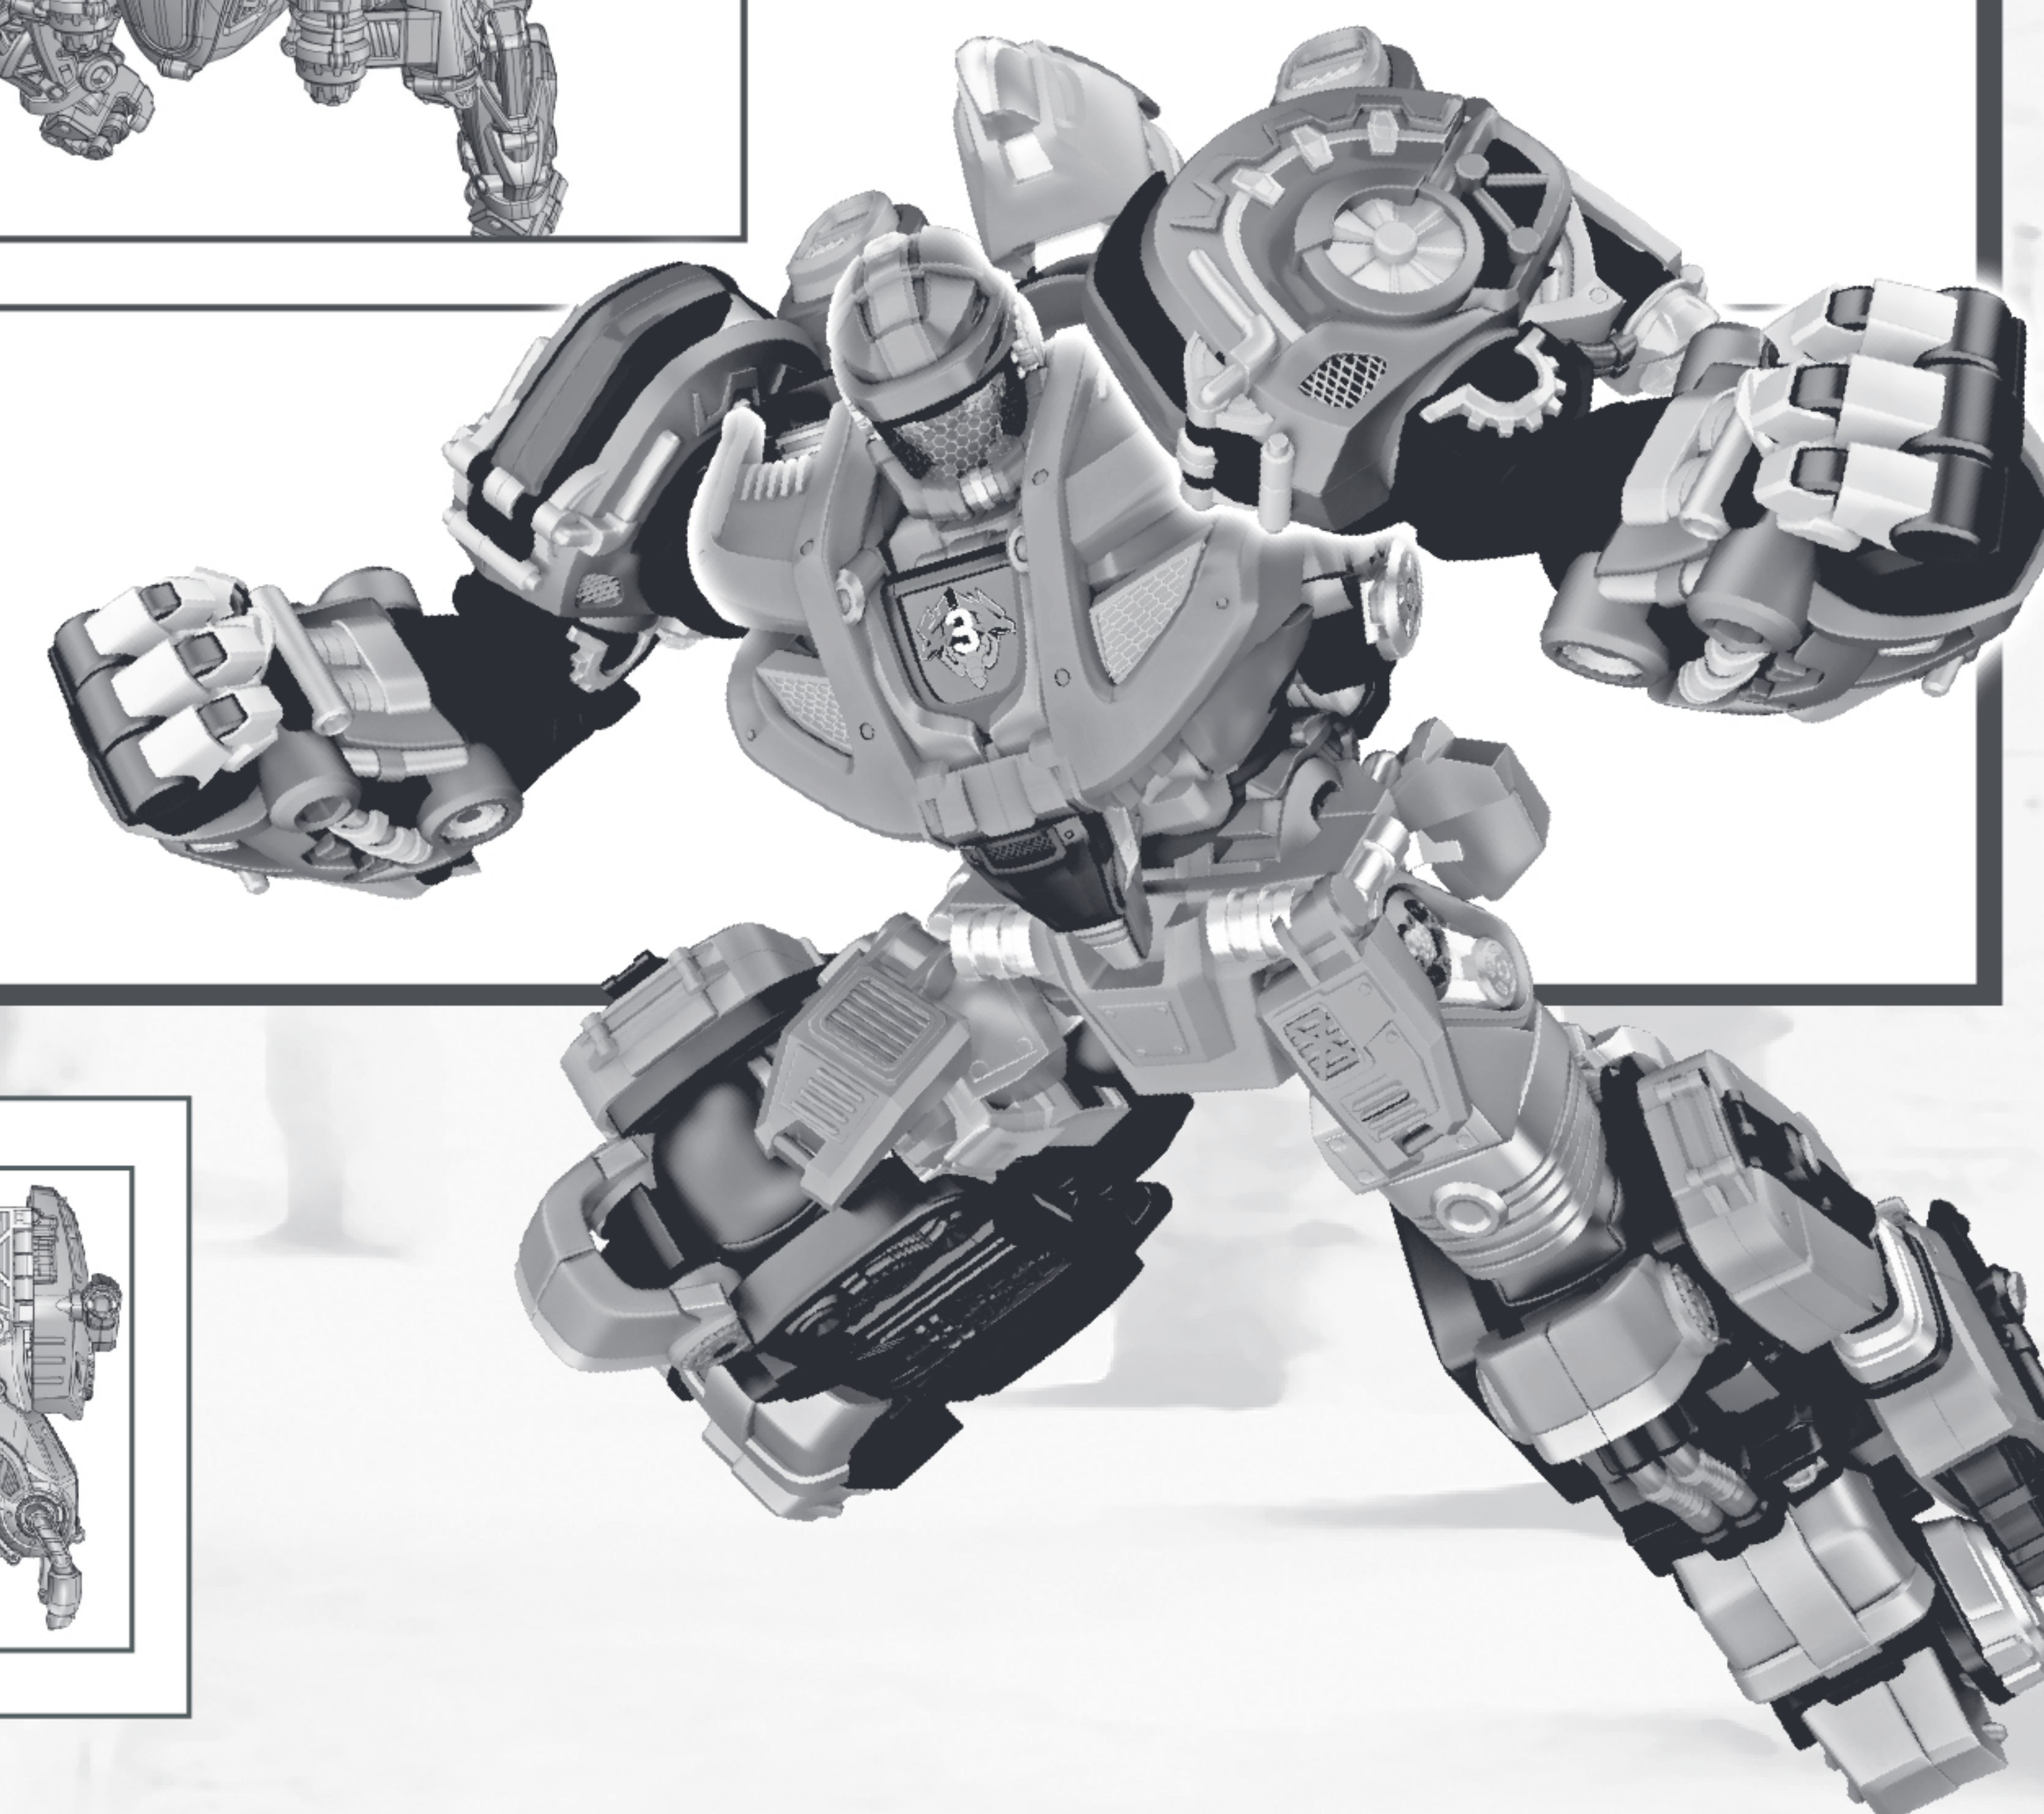

## ARGENTAVIS ANIMAL MODE → ROBOT MODE (THUNDER GUARDIAN'S ARMS)

1

2 x2

3 x2

4 90°

5

6

7 x2

8 90°

9

10 x2

11 x2

12 150°

13

14

15

GIANT ELK (not included)

**THUNDER GUARDIAN  
TRANSFORMATION COMPLETE!**

**Rumble Charge (Weapon)**

x2