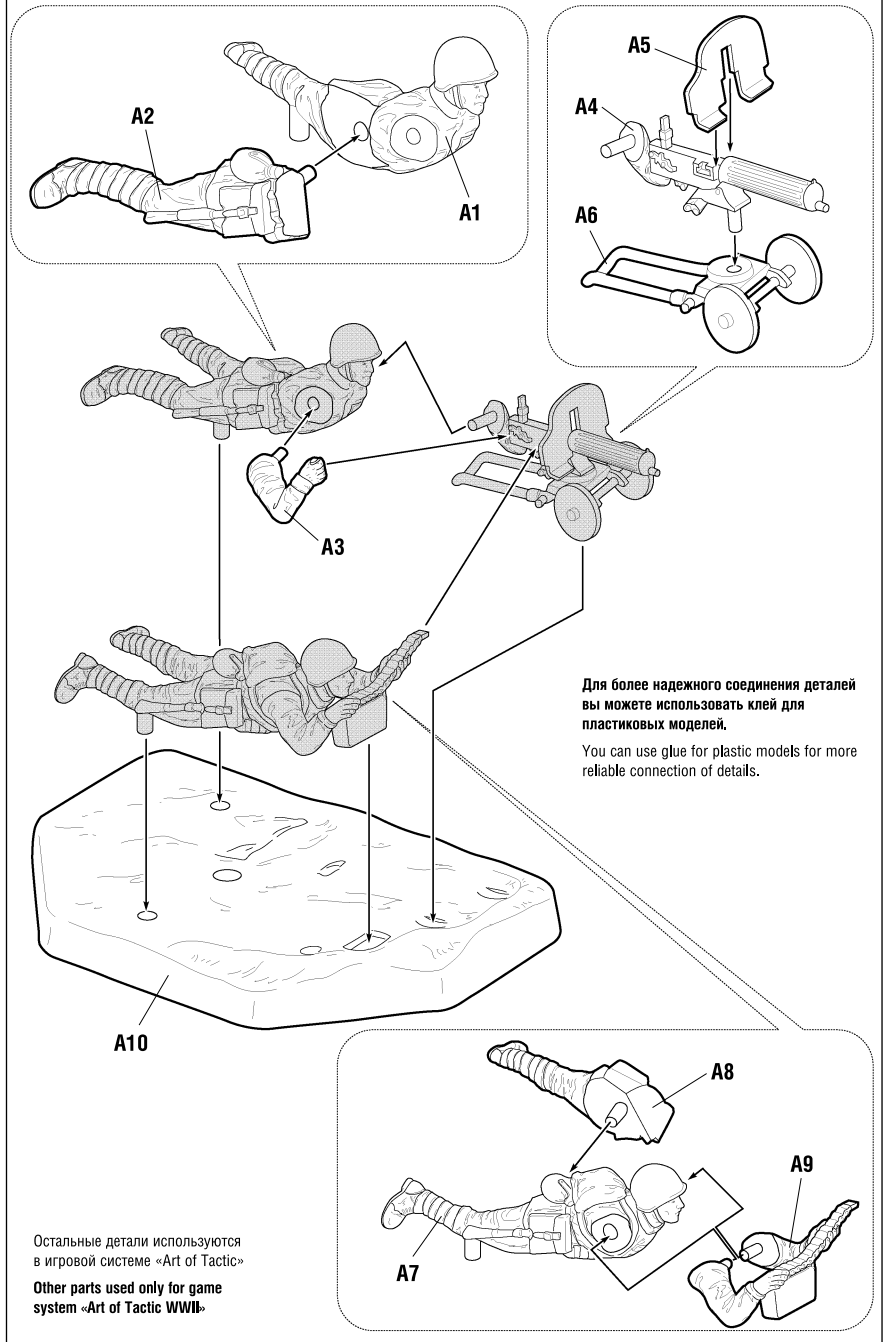

СХЕМА СБОРКИ

ASSEMBLING SCHEME

Карточку с игровыми характеристиками отряда вы найдёте на сайте:
Card for wargame can be downloaded from website:

www.art-of-tactic.com

Остальные детали используются
в игровой системе «Art of Tactic»
Other parts used only for game
system «Art of Tactic WWII»