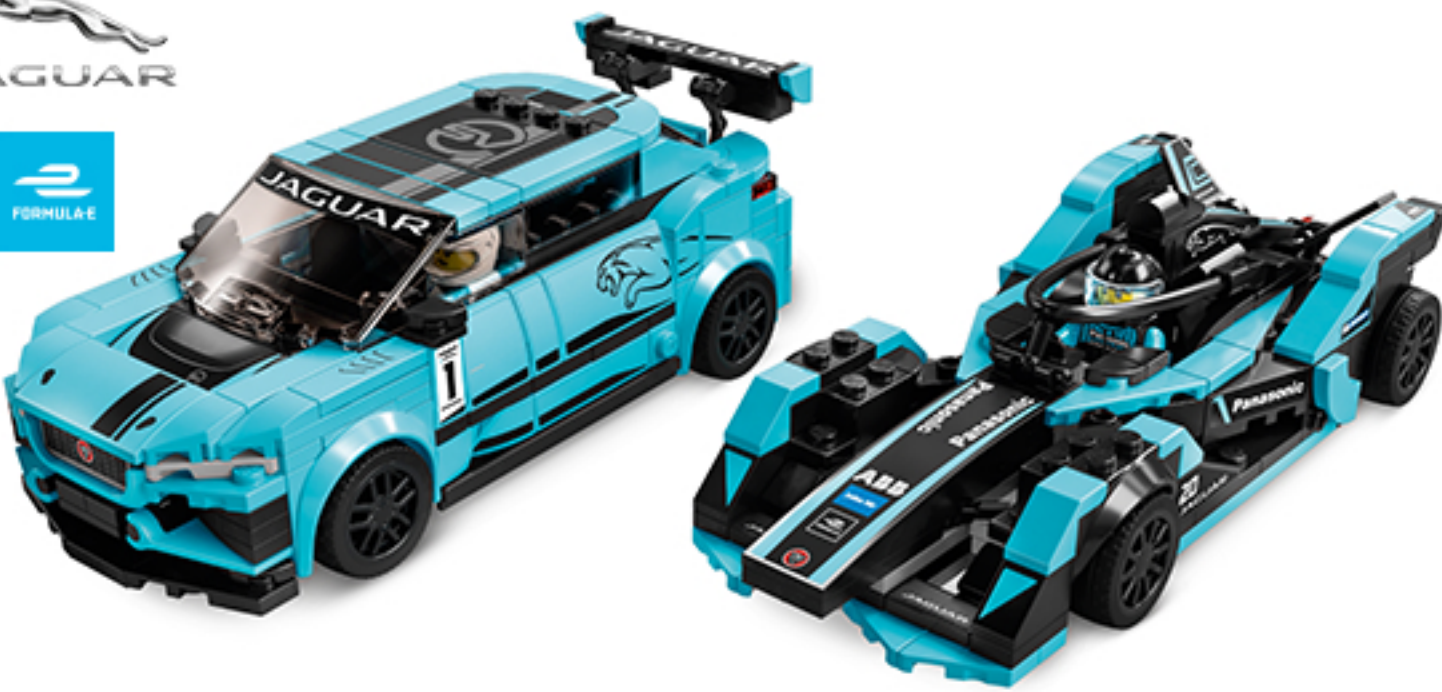

LEGO® playset with 2 Jaguar racing cars

Awesome playset featuring 2 buildable Jaguar electric racing cars and a start line to begin the race.

Build, play, race and display!

Build 2 LEGO® models of the Formula E Panasonic Jaguar Racing GEN2 car and Jaguar I-PACE eTROPHY car, before staging races.

VIDEO

LEGO® Speed Champions Formula E Panasonic Jaguar Racing GEN2 car and Jaguar I-PACE eTROPHY

Start line with lights element

Place the cars on the start line and be the quickest to zoom away!

Minifigure in cockpit

Kids can lift the halo and get their driver ready to race!

Race action!

Kids can stage exciting races with these 2 Jaguar electric race car models.

Fun build; endless racing thrills

This playset offers a rewarding build for boys and girls aged 8+ before they enjoy race action with the model Jaguar cars.

Includes 2 LEGO® minifigures

A Formula E Panasonic Jaguar Racing GEN2 driver and a Jaguar I-PACE eTROPHY driver, plus a start line with lights element.