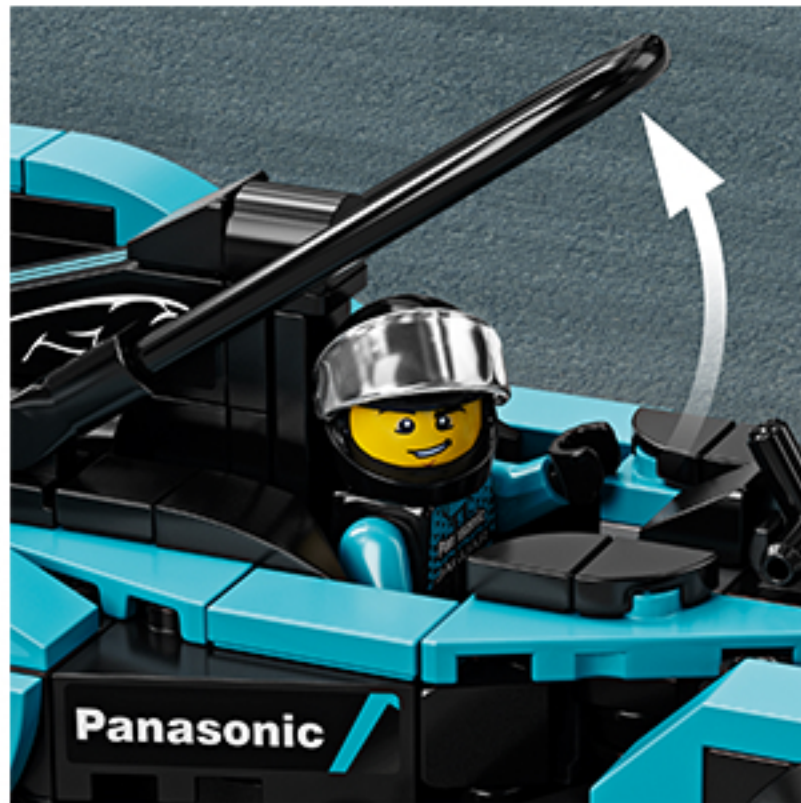

LEGO® playset with 2 Jaguar racing cars

Awesome playset featuring 2 buildable Jaguar electric racing cars and a start line to begin the race.

Build, play, race and display!

Build 2 LEGO® models of the Formula E Panasonic Jaguar Racing GEN2 car and Jaguar I-PACE eTROPHY car, before staging races.

VIDEO

LEGO® Speed Champions Formula E Panasonic Jaguar Racing GEN2 car and Jaguar I-PACE eTROPHY

Start line with lights element

Place the cars on the start line and be the quickest to zoom away!

Minifigure in cockpit

Kids can lift the halo and get their driver ready to race!

Race action!

Kids can stage exciting races with these 2 Jaguar electric race car models.

Fun build; endless racing thrills

This playset offers a rewarding build for boys and girls aged 8+ before they enjoy race action with the model Jaguar cars.

Includes 2 LEGO® minifigures

A Formula E Panasonic Jaguar Racing GEN2 driver and a Jaguar I-PACE eTROPHY driver, plus a start line with lights element.