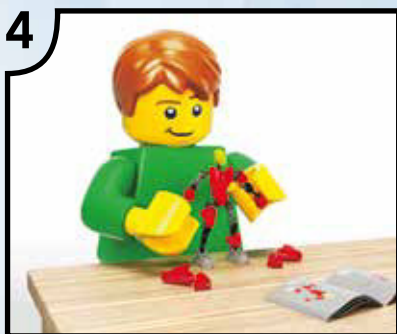

# STAR WARS™

75109

A circular logo featuring a close-up of a hand holding a glowing blue lightsaber hilt.

**BUILDABLE  
FIGURES**

 [LEGO.com/starwars](http://LEGO.com/starwars)

The classic Disney script logo, featuring the word "Disney" in a white, cursive font.