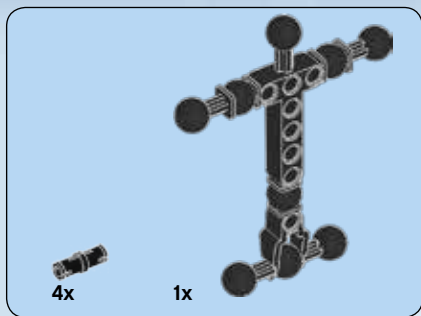

# STAR WARS™

75109

A circular logo featuring a close-up of a hand holding a glowing blue lightsaber hilt.

**BUILDABLE  
FIGURES**

 [LEGO.com/starwars](http://LEGO.com/starwars)

The classic Disney script logo, featuring the word "Disney" in a white, cursive font.