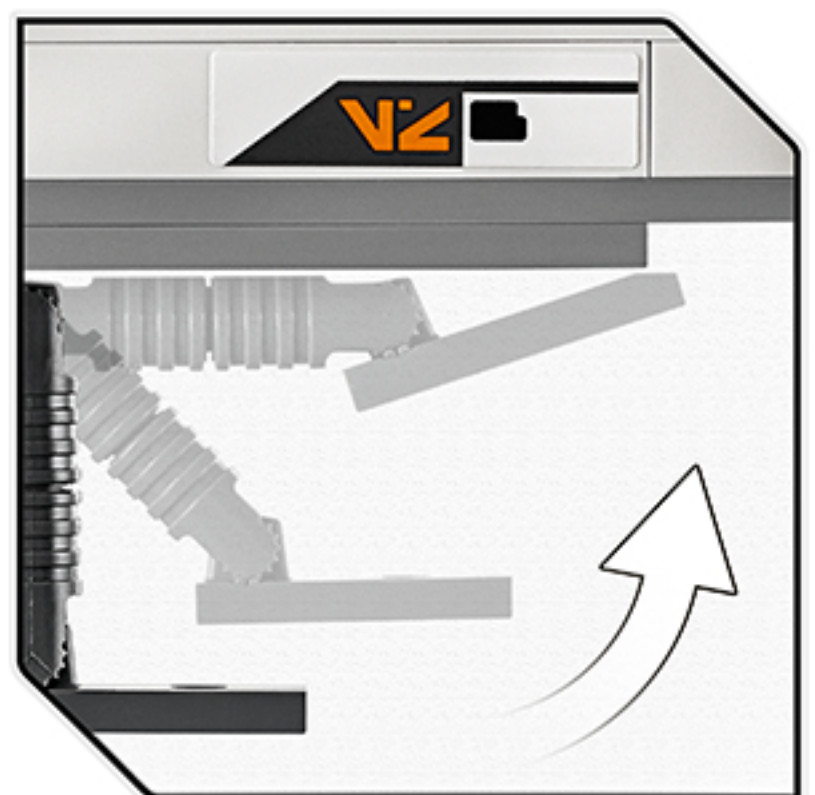

Super X-wing Fighter™ construction playset

A cool, missile-shooting, LEGO® brick model of Poe Dameron's X-wing Fighter from *Star Wars: The Rise of Skywalker*.

Buildable model for solo or group play

Kids can role-play as a Resistance hero piloting an iconic Starfighter and create epic Resistance vs. First Order battles.

VIDEO

LEGO® Star Wars™ Poe Dameron's X-wing Fighter™

Cruise and attack modes

Wings are adjustable for different storytelling scenarios.

Flight mode switch

Wing positions are easily changed at the touch of a button.

R2-D2 on board!

The lovable droid can join every playtime mission.

Spring-loaded shooters

This X-wing Fighter is built for battle play.

Stud-shooting action

Kids can also target enemies with the stud shooters.

Retractable landing gear

Yet another cool detail to inspire play.

Includes 3 LEGO® Star Wars™ minifigures

Poe Dameron with a blaster pistol, Jannah with a bowcaster and Knight of Ren with a scythe, plus an R2-D2 droid.