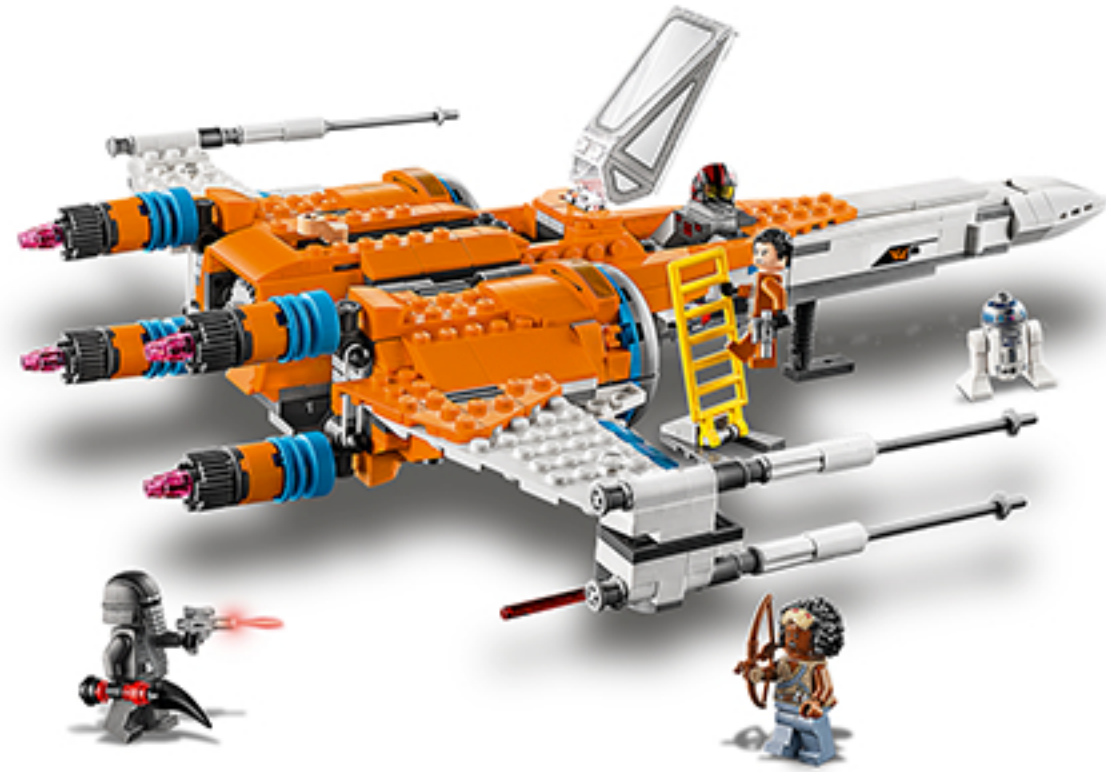

Super X-wing Fighter™ construction playset

A cool, missile-shooting, LEGO® brick model of Poe Dameron's X-wing Fighter from *Star Wars: The Rise of Skywalker*.

Buildable model for solo or group play

Kids can role-play as a Resistance hero piloting an iconic Starfighter and create epic Resistance vs. First Order battles.

VIDEO

LEGO® Star Wars™ Poe Dameron's X-wing Fighter™

Cruise and attack modes

Wings are adjustable for different storytelling scenarios.

Flight mode switch

Wing positions are easily changed at the touch of a button.

R2-D2 on board!

The lovable droid can join every playtime mission.

Spring-loaded shooters

This X-wing Fighter is built for battle play.

Stud-shooting action

Kids can also target enemies with the stud shooters.

Retractable landing gear

Yet another cool detail to inspire play.

Includes 3 LEGO® Star Wars™ minifigures

Poe Dameron with a blaster pistol, Jannah with a bowcaster and Knight of Ren with a scythe, plus an R2-D2 droid.