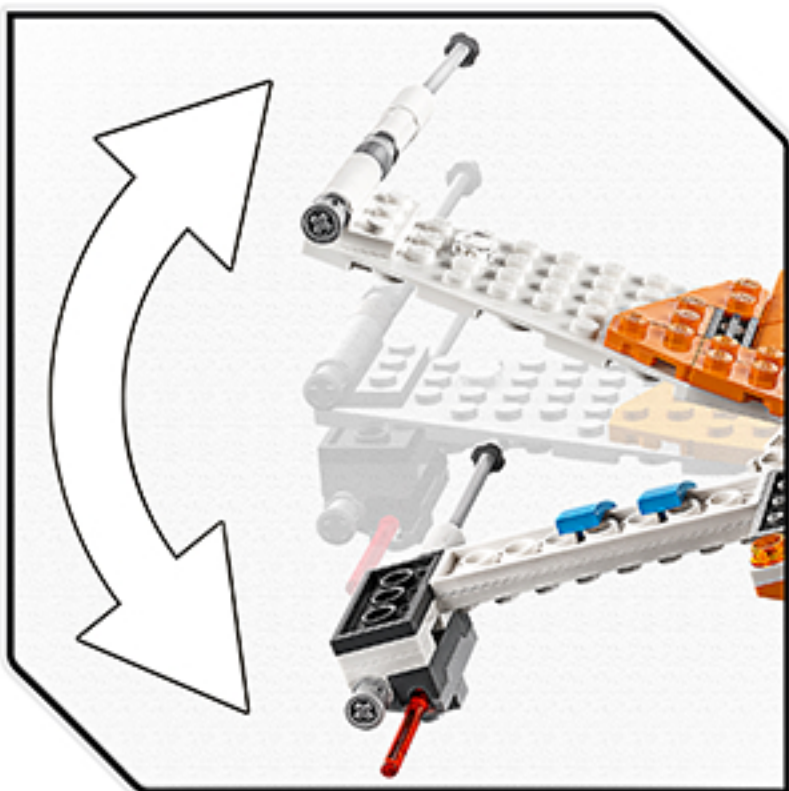

Super X-wing Fighter™ construction playset

A cool, missile-shooting, LEGO® brick model of Poe Dameron's X-wing Fighter from *Star Wars: The Rise of Skywalker*.

Buildable model for solo or group play

Kids can role-play as a Resistance hero piloting an iconic Starfighter and create epic Resistance vs. First Order battles.

VIDEO

LEGO® Star Wars™ Poe Dameron's X-wing Fighter™

Cruise and attack modes

Wings are adjustable for different storytelling scenarios.

Flight mode switch

Wing positions are easily changed at the touch of a button.

R2-D2 on board!

The lovable droid can join every playtime mission.

Spring-loaded shooters

This X-wing Fighter is built for battle play.

Stud-shooting action

Kids can also target enemies with the stud shooters.

Retractable landing gear

Yet another cool detail to inspire play.

Includes 3 LEGO® Star Wars™ minifigures

Poe Dameron with a blaster pistol, Jannah with a bowcaster and Knight of Ren with a scythe, plus an R2-D2 droid.