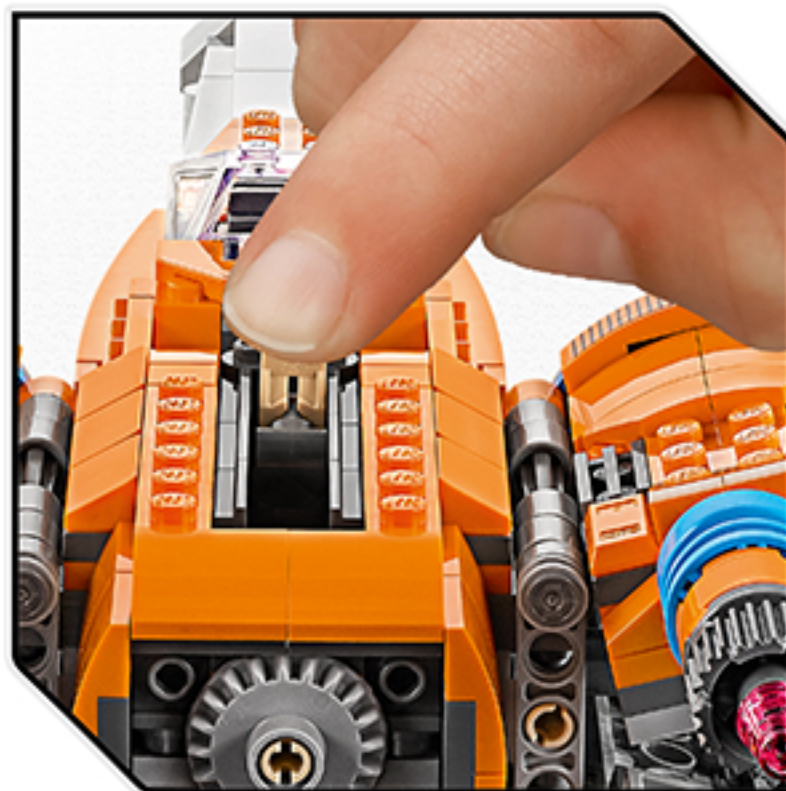

Super X-wing Fighter™ construction playset

A cool, missile-shooting, LEGO® brick model of Poe Dameron's X-wing Fighter from *Star Wars: The Rise of Skywalker*.

Buildable model for solo or group play

Kids can role-play as a Resistance hero piloting an iconic Starfighter and create epic Resistance vs. First Order battles.

VIDEO

LEGO® Star Wars™ Poe Dameron's X-wing Fighter™

Cruise and attack modes

Wings are adjustable for different storytelling scenarios.

Flight mode switch

Wing positions are easily changed at the touch of a button.

R2-D2 on board!

The lovable droid can join every playtime mission.

Spring-loaded shooters

This X-wing Fighter is built for battle play.

Stud-shooting action

Kids can also target enemies with the stud shooters.

Retractable landing gear

Yet another cool detail to inspire play.

Includes 3 LEGO® Star Wars™ minifigures

Poe Dameron with a blaster pistol, Jannah with a bowcaster and Knight of Ren with a scythe, plus an R2-D2 droid.