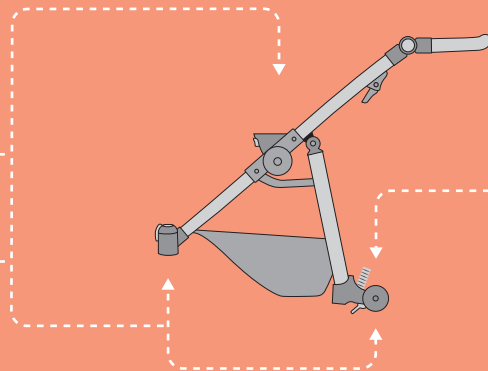

- Mars 
- Mars Comfort 
- Multi 
- Multi Comfort 2.0 
- ACAS 

TYPE: \_\_\_\_\_  
 • LSOL 

## SERVICE

1. clean

2. silicone

1. clean

2. silicone

bebetto.eu

# Explorer

UV 50+  
PROTECTION

AUTO  
LOCK