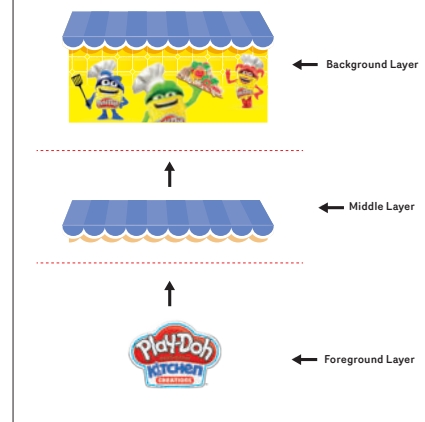

SHELF STRIP

Small Blade A1

Small Blade A2

Small Blade B1

Small Blade B2

Header Schematic - 2 levels of Lug-Ons

M_2017_PD_KITCHEN_Retail Signage_3ft EndCap.zip

RETAIL INSPIRATION