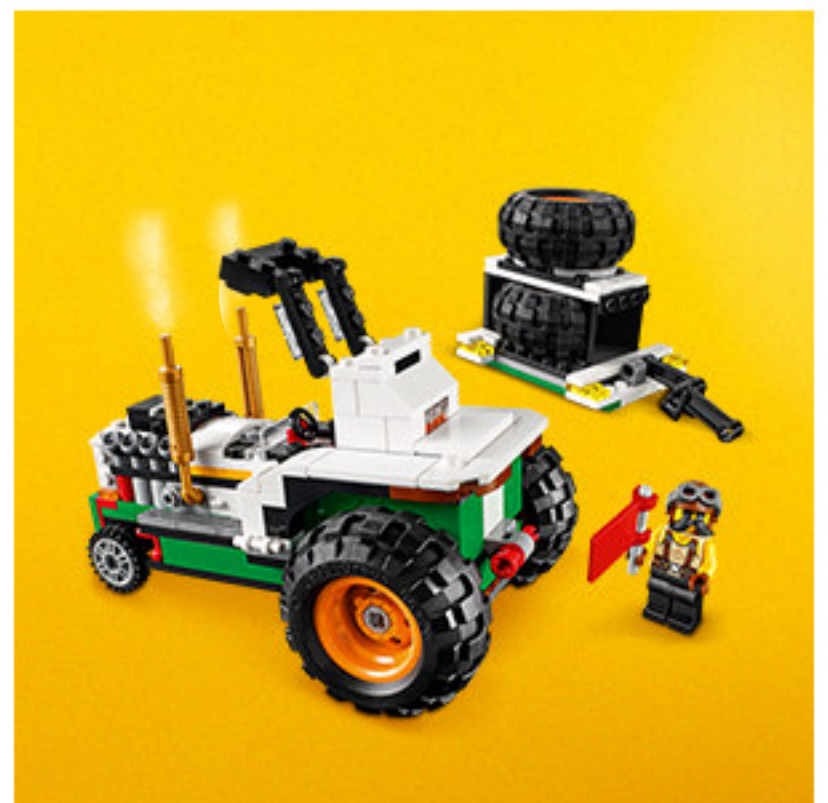

**Creative adventures with 3in1 vehicles**

Kids can enjoy 3 build-and-play options in this LEGO® Creator 3in1 set. Choose from a monster truck, off-roader or a tractor.

**3 times the creative fun with LEGO® bricks**

Give young imaginations a choice of building 1 of 3 models. Start with the monster food truck then rebuild to extend the fun!

**LEGO® Creator 3in1 Monster Burger Truck**

**Giant burger sign on the roof**

Working suspension and foldable stairs add to the fun.

**Beefy off-road vehicle**

Massive truck is ready for kids' choice of role-play fun.

**Tractor pulling fun**

Kids can haul heavy loads with the realistic tractor.

**Fun to build and hours of play**

This imaginative 3in1 set offers endless opportunities for kids to build, rebuild, reimagine and play.

**3 different building options in 1 set**

Kids can enjoy building a monster burger truck with working suspension, beefy off-roader or cool tractor.