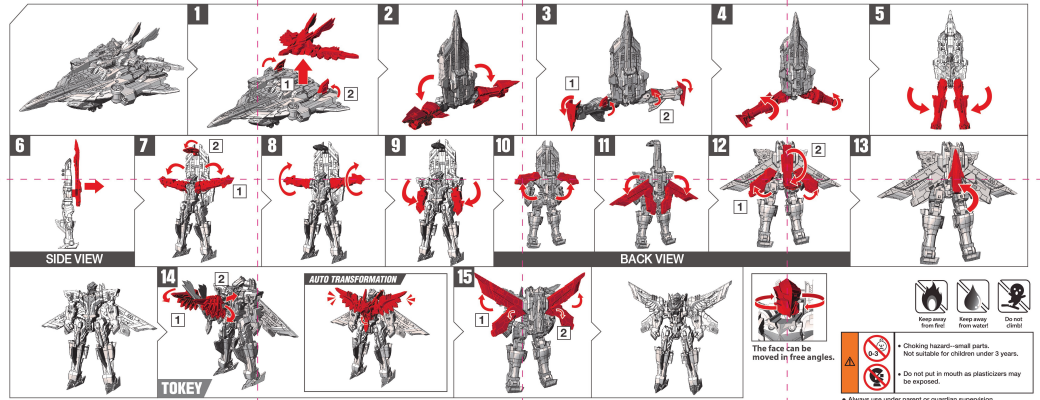

TOBOT GD CYCLONE HAWK INSTRUCTION FOR TRANSFORMATION

[VEHICLE ▶ ROBOT]

The face can be moved in free angles.