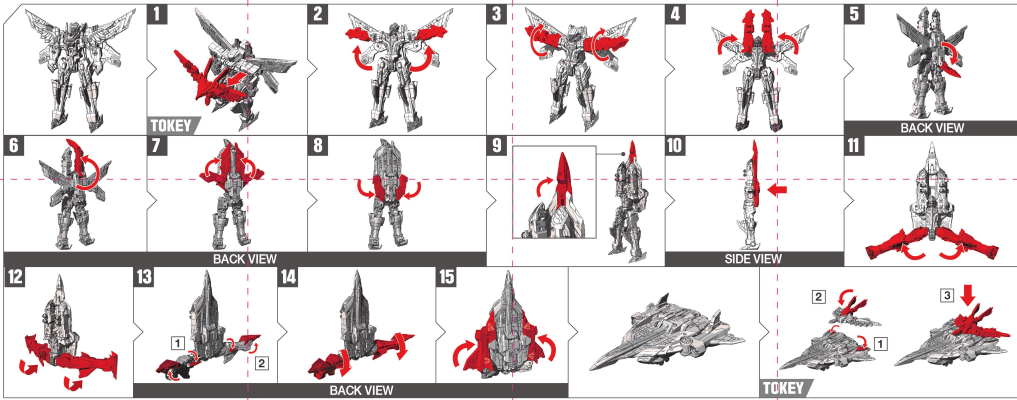

TOBOT GD CYCLONE HAWK INSTRUCTION FOR TRANSFORMATION

[ROBOT ▶ VEHICLE]