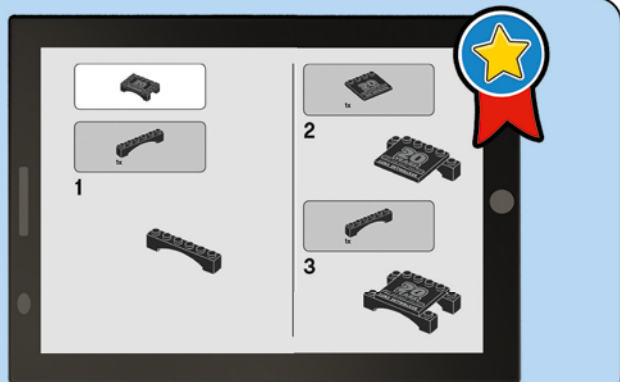

1

2

3

LEGO.com/apps

Check for compatibility

Kompatibilität prüfen

Vérifier la compatibilité

Controlla la compatibilità

Comprueba tu compatibilidad

Verificar a compatibilidade

Ellenőrizd a kompatibilitást

Pārbaudīt saderību

检查兼容性