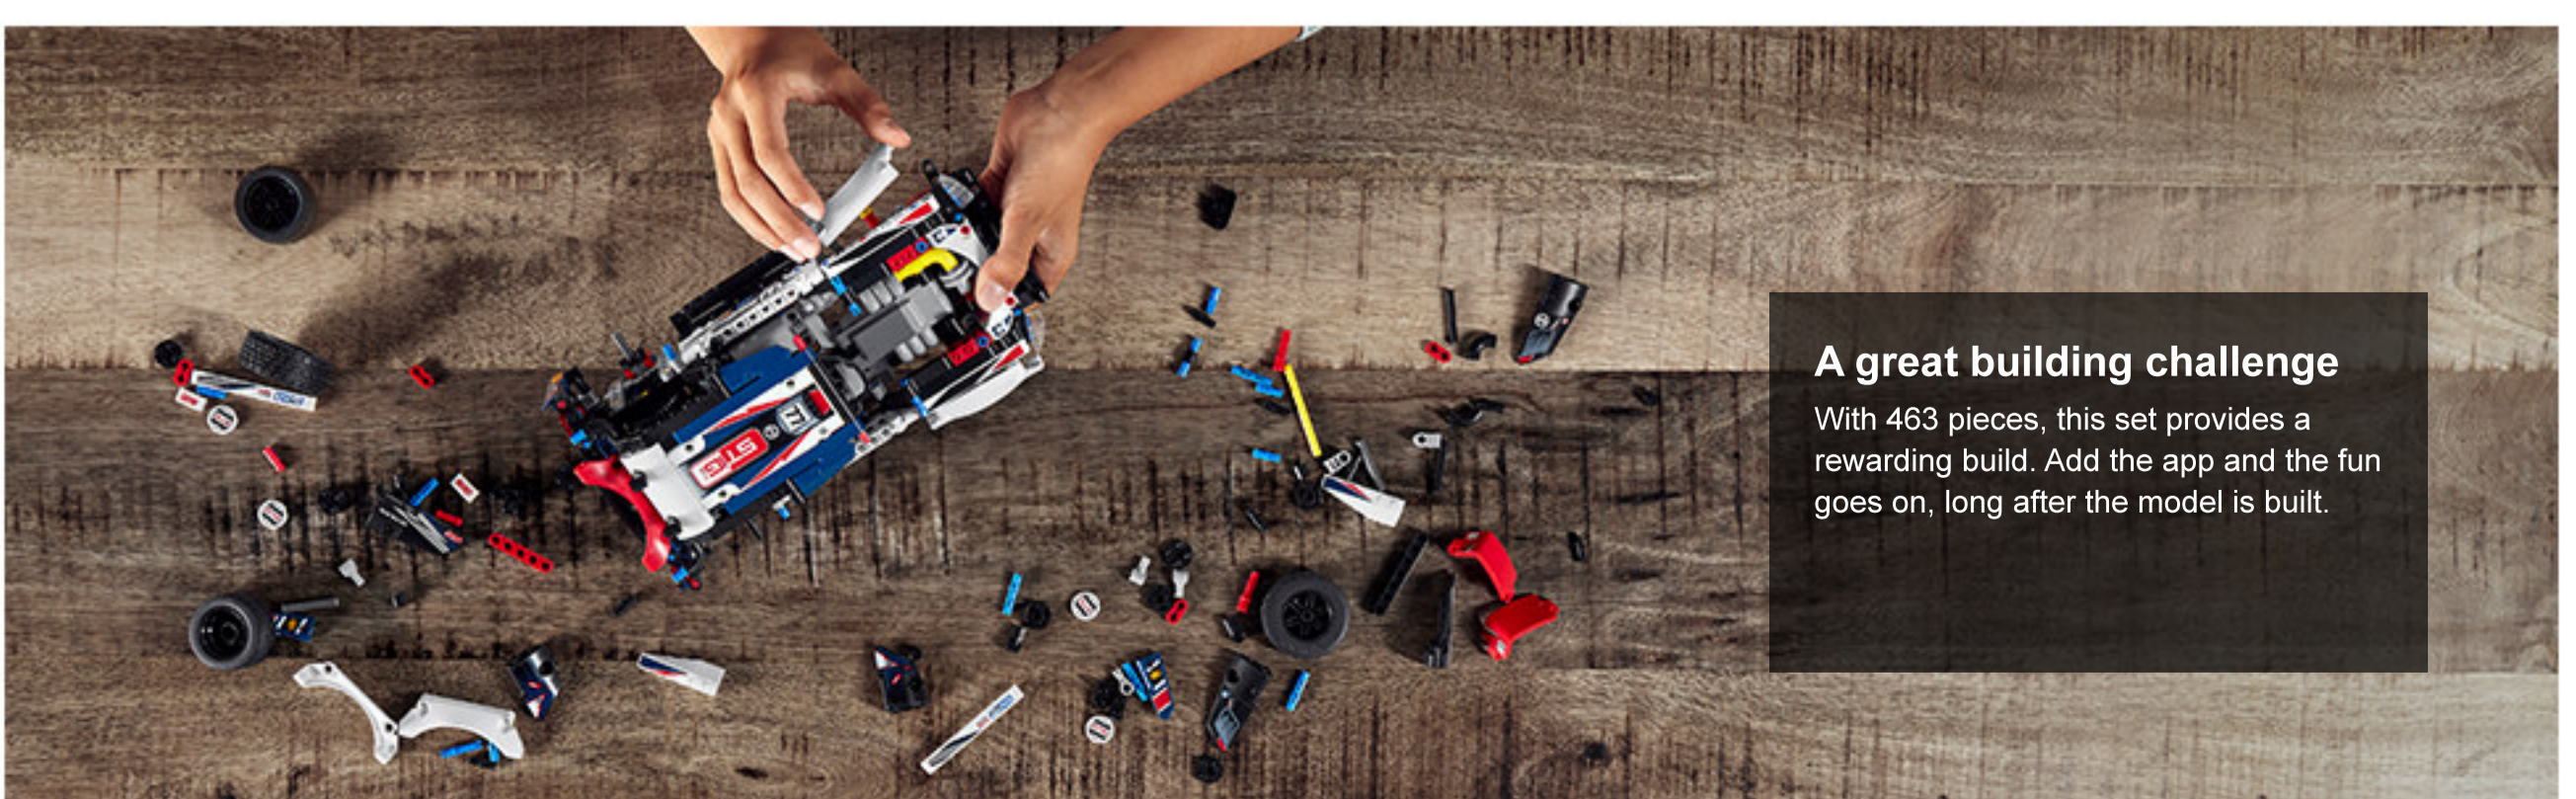

LEGO **TECHNIC**

App-Controlled Top Gear Rally Car

Motorsport fans will enjoy a cool building challenge before using the app to control their rally car.

Top Gear

Get ready for action!

Build the car, inspired by Top Gear's racing driver The Stig, then download the app for different driving experiences.

Packed with cool details

Realistic functions show how a rally car works.

Gyro control for immersive play

Tilt and turn your smart device to control the car.

Awesome multi-function control

Steer, accelerate, brake and tackle obstacles.

Take on challenges

Put skills to the test with the app's racing challenges.

A great building challenge

With 463 pieces, this set provides a rewarding build. Add the app and the fun goes on, long after the model is built.